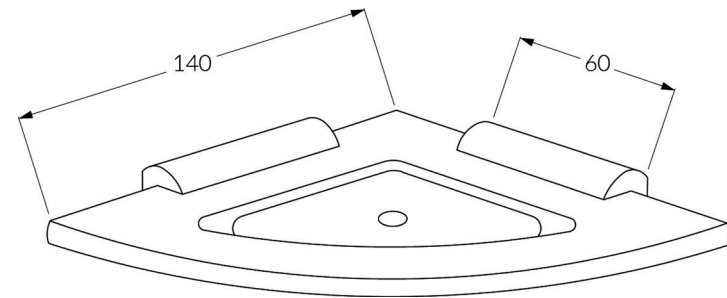

Voda Corner soap dish

SUSSEX

Product code

VCSD140

Product features

- Designed and manufactured in Australia
- 2 point fixings
- Available in a range of high quality, durable finishes inc. LUXPVD®
- Minimal, refined design to complement any contemporary space
- Matching tapware, showers and accessories