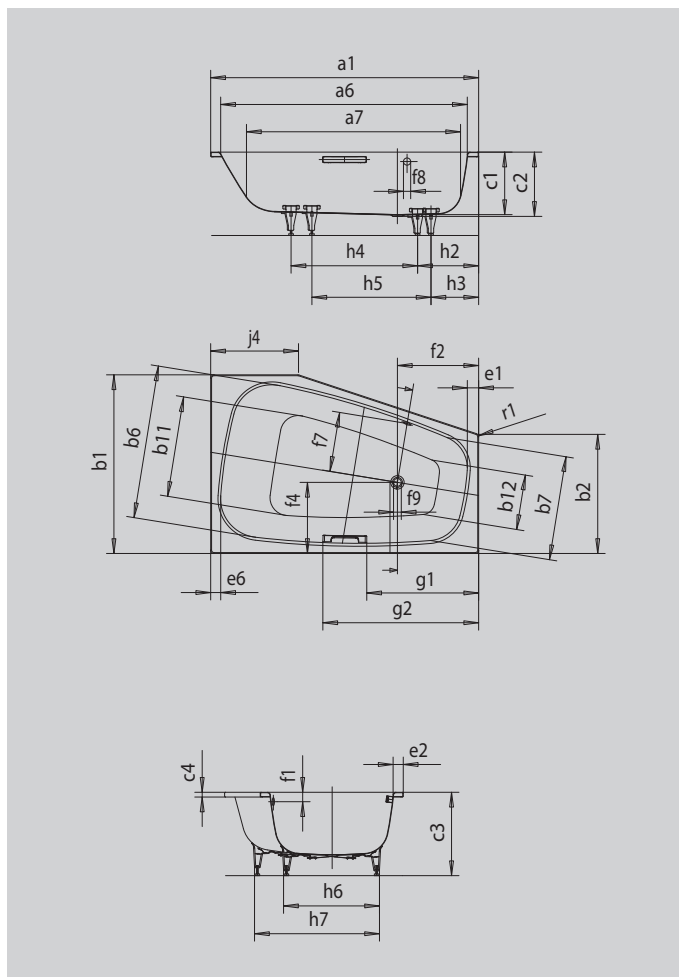

PLAZA DUO LEFT

- the spacious interior enables you to adopt a wide range of positions when bathing
- available as right or left-hand model
- bathing with a friend: sit next to each other
- made of KALDEWEI steel enamel

Similar illustration

GRIP ELEGANT PURISM

Model		192
External length	a ₁	1800 mm
Internal length (top)	a ₆	1625 mm
Internal length (bottom)	a ₇	1410 mm
External width	b ₁	1200 mm
External width	b ₂	800 mm
Internal width (top)	b ₆ ; b ₇	1035; 700 mm
Internal width (bottom)	b ₁₁ ; b ₁₂	738; 370 mm
Depth inside	c ₁	420 mm
Depth incl. waste hole	c ₂	430 mm
Height with feet	c ₃	552 - 560 mm
Height of rim	c ₄	32 mm
Width of rim (foot end; long side; head end)	e ₁ ; e ₂ ; e ₆	74; 66; 61 mm
Distance top edge to centre of overflow hole	f ₁	70 mm
Distance bath edge to centre of waste hole	f ₂	545 mm
Distance bath edge (lengthwise) to centre of waste hole	f ₄	478 mm
Distance centre of waste hole to centre of overflow hole	f ₇	409 mm
Diameter of overflow hole	f ₈	Ø 52 mm
Diameter of waste hole	f ₉	Ø 52 mm
Distance bath edge (foot end) to start of grip	g ₁	751 mm
Distance bath edge (foot end) to end of grip	g ₂	1047 mm
Distance foot end of bath edge to centre of foot	h ₂ ; h ₃	320; 410 mm
Distance between the feet	h ₄ ; h ₅	800; 850 mm
Width of feet max.	h ₆ ; h ₇	600 - 880 mm
Length of straight side	j ₄	590 mm
External radius	r ₁	23 mm
Water volume		273 l
Net weight		66 kg