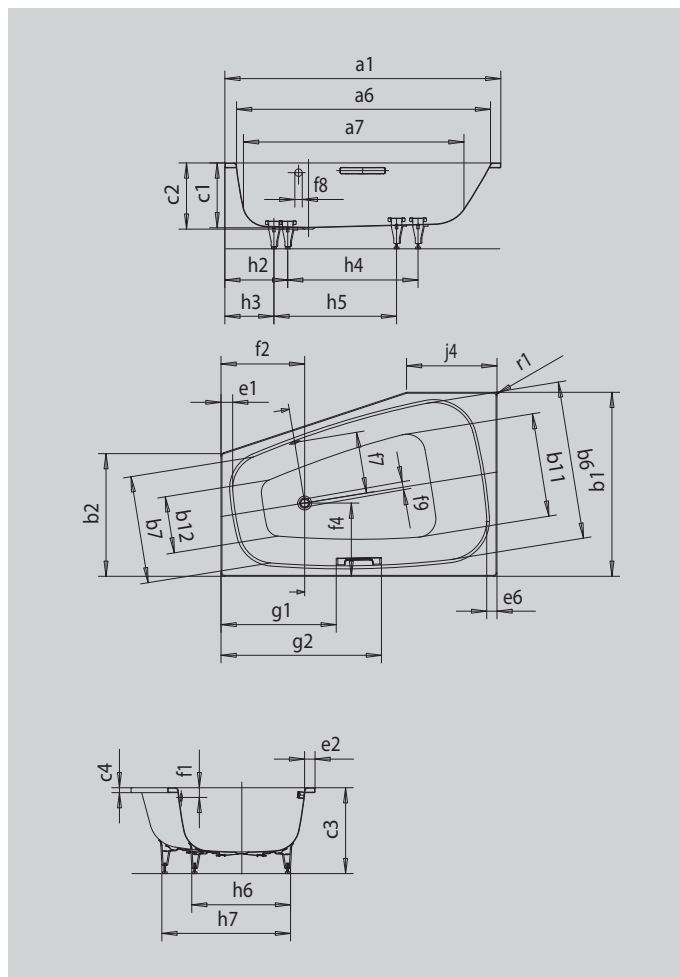

# PLAZA DUO RIGHT

- the spacious interior enables you to adopt a wide range of positions when bathing
- available as right or left-hand model
- bathing with a friend: sit next to each other
- made of KALDEWEI steel enamel

## GRIP ELEGANT PURISM

Model		190
External length	a <sub>1</sub>	1800 mm
Internal length (top)	a <sub>6</sub>	1625 mm
Internal length (bottom)	a <sub>7</sub>	1410 mm
External width	b <sub>1</sub>	1200 mm
External width	b <sub>2</sub>	800 mm
Internal width (top)	b <sub>6</sub> ; b <sub>7</sub>	1035; 700 mm
Internal width (bottom)	b <sub>11</sub> ; b <sub>12</sub>	738; 370 mm
Depth inside	c <sub>1</sub>	420 mm
Depth incl. waste hole	c <sub>2</sub>	430 mm
Height with feet	c <sub>3</sub>	552 - 560 mm
Height of rim	c <sub>4</sub>	32 mm
Width of rim (foot end; long side; head end)	e <sub>1</sub> ; e <sub>2</sub> ; e <sub>6</sub>	74; 66; 61 mm
Distance top edge to centre of overflow hole	f <sub>1</sub>	70 mm
Distance bath edge to centre of waste hole	f <sub>2</sub>	545 mm
Distance bath edge (lengthwise) to centre of waste hole	f <sub>4</sub>	478 mm
Distance centre of waste hole to centre of overflow hole	f <sub>7</sub>	409 mm
Diameter of overflow hole	f <sub>8</sub>	Ø 52 mm
Diameter of waste hole	f <sub>9</sub>	Ø 52 mm
Distance bath edge (foot end) to start of grip	g <sub>1</sub>	751 mm
Distance bath edge (foot end) to end of grip	g <sub>2</sub>	1047 mm
Distance foot end of bath edge to centre of foot	h <sub>2</sub> ; h <sub>3</sub>	320; 410 mm
Distance between the feet	h <sub>4</sub> ; h <sub>5</sub>	800; 850 mm
Width of feet max.	h <sub>6</sub> ; h <sub>7</sub>	600 - 880 mm
Length of straight side	j <sub>4</sub>	590 mm
External radius	r <sub>1</sub>	23 mm
Water volume		273 l
Net weight		66 kg