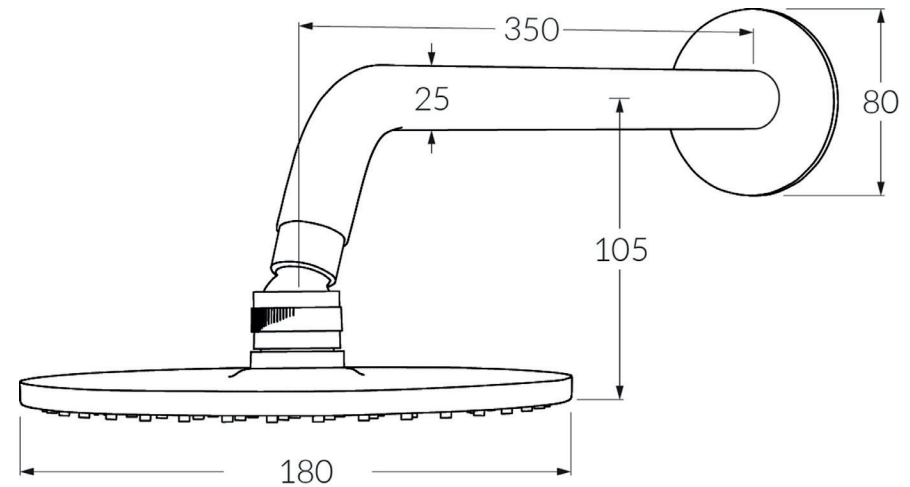

Voda Horizontal shower with 180mm head

SUSSEX

Product code

VHSH180

Product features

- Designed and manufactured in Australia
- All brass construction
- Swivel ball joint
- Retro fitable
- Available in a range of high quality, durable finishes inc. LUXPVD®
- Minimal, refined design to complement any contemporary space
- Matching tapware, showers and accessories

WELS rating

3 star - 8.5lt/min