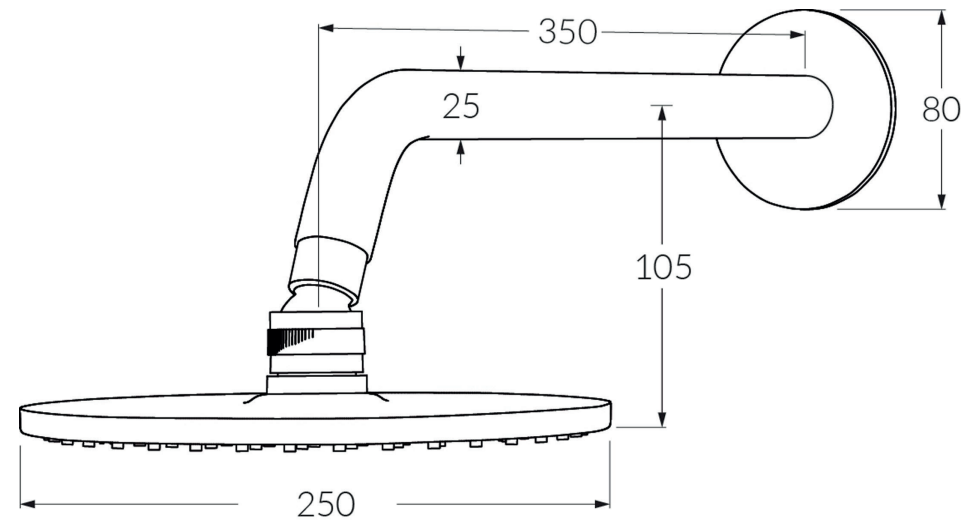

Voda Horizontal shower with 250mm head

SUSSEX

Product code

VHSHS250

Product features

- Designed and manufactured in Australia
- All brass construction
- Swivel ball joint
- Retro fitable
- Available in a range of high quality, durable finishes inc. LUXPVD®
- Minimal, refined design to complement any contemporary space
- Matching tapware, showers and accessories