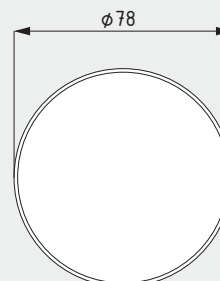

FREE-FLOW WASTE

FREE-FLOW WASTE WITH ENAMELLED COVER

- Free-flow waste for washbasins without overflow function

Model 3904

Free-flow waste	Model Order no.	Colour price groups	
with round cover suitable for CENTRO washbasins and MIENA washbowl	3904 90580000xxx	Alpine white (I)	Sanitary Colours(II,III) / Coord. Colours(IV)