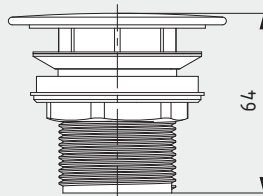

FREE-FLOW WASTE

FREE-FLOW WASTE WITH ENAMELLED COVER

- Free-flow waste for washbasins without overflow function

Model 3904

Free-flow waste	Model Order no.	Colour price groups	
with round cover suitable for CENTRO washbasins and MIENA washbowl	3904 90580000xxx	Alpine white (I)	Sanitary Colours(II,III) / Coord. Colours(IV)