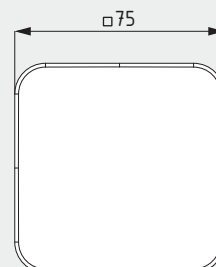

FREE-FLOW WASTE

FREE-FLOW WASTE WITH ENAMELLED COVER

- Free-flow waste for washbasins without overflow function

Model 3905

Free-flow waste	Model	Colour price groups	
Order no.	Alpine white (I)	Sanitary Colours(II,III) / Coord. Colours(IV)	
with square cover suitable for CONO and the MIENA washbowl	3905 90590000xxx		