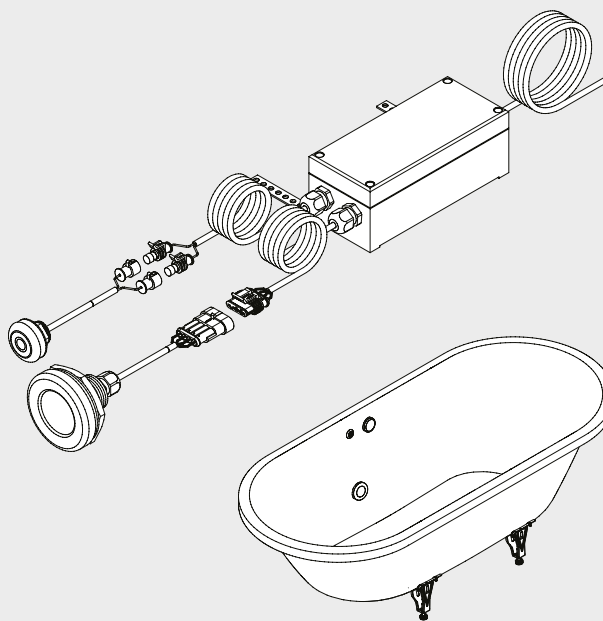

LIGHTING SYSTEMS

LIGHTING SET FOR BATHS

- more of a bathing experience thanks to atmospheric lighting effects
- combines white and coloured spectral light in one set
- The colour cycle can be stopped at any colour by pressing and holding the button.
- set comprises one LED spotlight, one control with mains cable and one keyboard
- simple to install in bath with hole (not preassembled in factory)

CAUTION! Special bath design required. For lighting set mounting, a special bath hole (standard positioning) is to be provided, which is included into the accessory price. Lighting set should be ordered with the corresponding bath in one step.

Spectral light on

Spectral light off

Lighting set incl. special hole	Model Order No.	
spectral light (LED)	6302 63020000999	

Not available for SILENIO, INCAVA, MEISTERSTÜCK INCAVA, ELLIPSO DUO OVAL with panel and baths with polystyrene support.
Lighting options for whirlpool baths can be found on the relevant accessories pages..