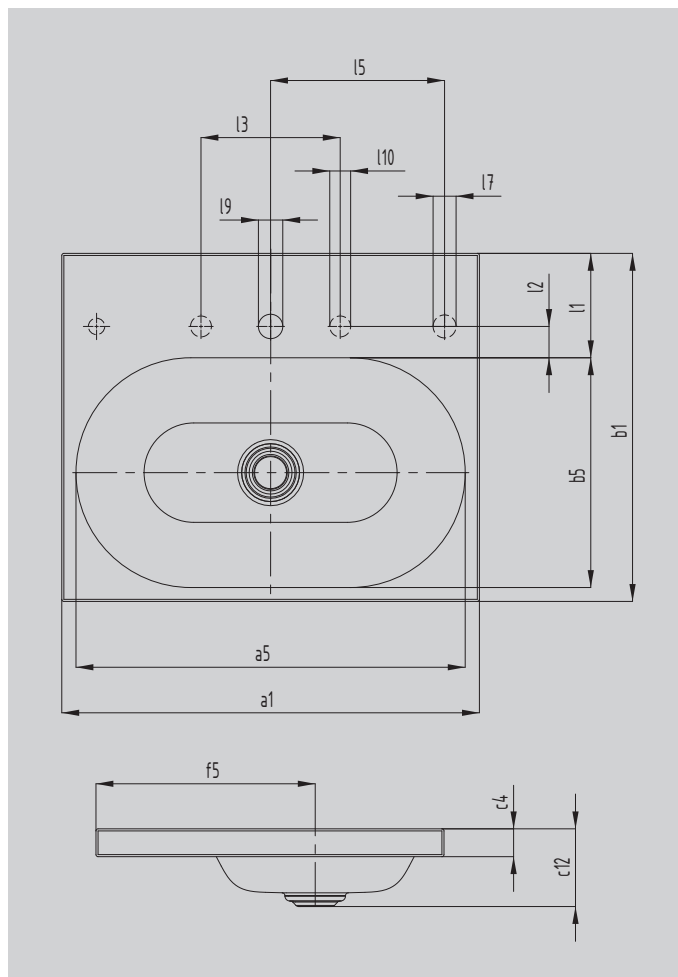

# CENTRO COUNTERTOP WASHBASIN

- Combination of purism and sleek elegance
- Luxurious appearance - fits perfectly into modern and traditional bathroom design
- Based on the basic idea of a circle that can be found in the perfectly integrated enamelled waste
- Matching counterpart in the washing area for the CENTRO DUO bath
- Generous space to put things offers plenty of space for individual accessories
- Designed by Anke Salomon

Similar illustration

Model		3055
External length [mm]	a <sub>1</sub>	600 mm
Internal length [mm]	a <sub>5</sub>	559 mm
External width [mm]	b <sub>1</sub>	500 mm
Internal width [mm]	b <sub>5</sub>	330 mm
Height of rim [mm]	c <sub>4</sub>	40 mm
Distance basin surface to bottom edge of waste hole [mm]	c <sub>12</sub>	112 mm
Distance rear edge to centre of waste hole [mm]	f <sub>5</sub>	315 mm
Depth of tap deck [mm]	l <sub>1</sub>	150 mm
Distance tap holes to edge [mm]	l <sub>2</sub>	45 mm
Distance external tap holes (for 3 tap holes) [mm]	l <sub>3</sub>	200 mm
Diameter of centre tap hole [mm]	l <sub>9</sub>	Ø 35 mm
Diameter of outside tap hole (for 3 tap holes only) [mm]	l <sub>10</sub>	Ø 30 mm
Net weight [kg]		8 kg