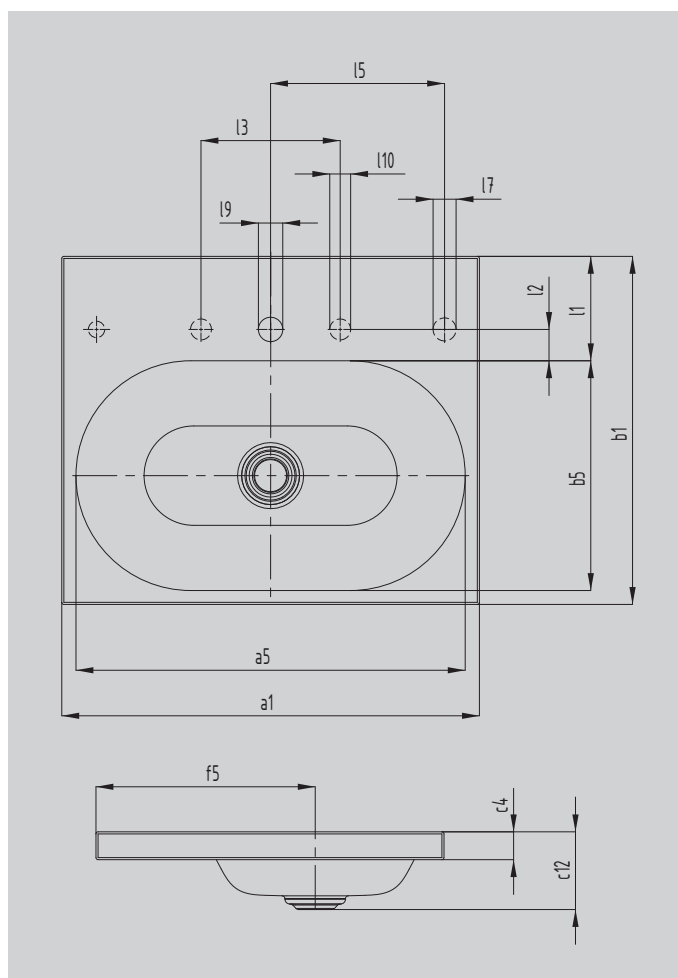

CENTRO COUNTERTOP WASHBASIN

- Combination of purism and sleek elegance
- Luxurious appearance - fits perfectly into modern and traditional bathroom design
- Based on the basic idea of a circle that can be found in the perfectly integrated enamelled waste
- Matching counterpart in the washing area for the CENTRO DUO bath
- Generous space to put things offers plenty of space for individual accessories
- Designed by Anke Salomon

Similar illustration

Model		3056
External length [mm]	a ₁	900 mm
Internal length [mm]	a ₅	859 mm
External width [mm]	b ₁	500 mm
Internal width [mm]	b ₅	330 mm
Height of rim [mm]	c ₄	40 mm
Distance basin surface to bottom edge of waste hole [mm]	c ₁₂	112 mm
Distance rear edge to centre of waste hole [mm]	f ₅	315 mm
Depth of tap deck [mm]	l ₁	150 mm
Distance tap holes to edge [mm]	l ₂	45 mm
Distance external tap holes (for 3 tap holes) [mm]	l ₃	200 mm
Diameter of centre tap hole [mm]	l ₉	Ø 35 mm
Diameter of outside tap hole (for 3 tap holes only) [mm]	l ₁₀	Ø 30 mm
Net weight [kg]		11 kg