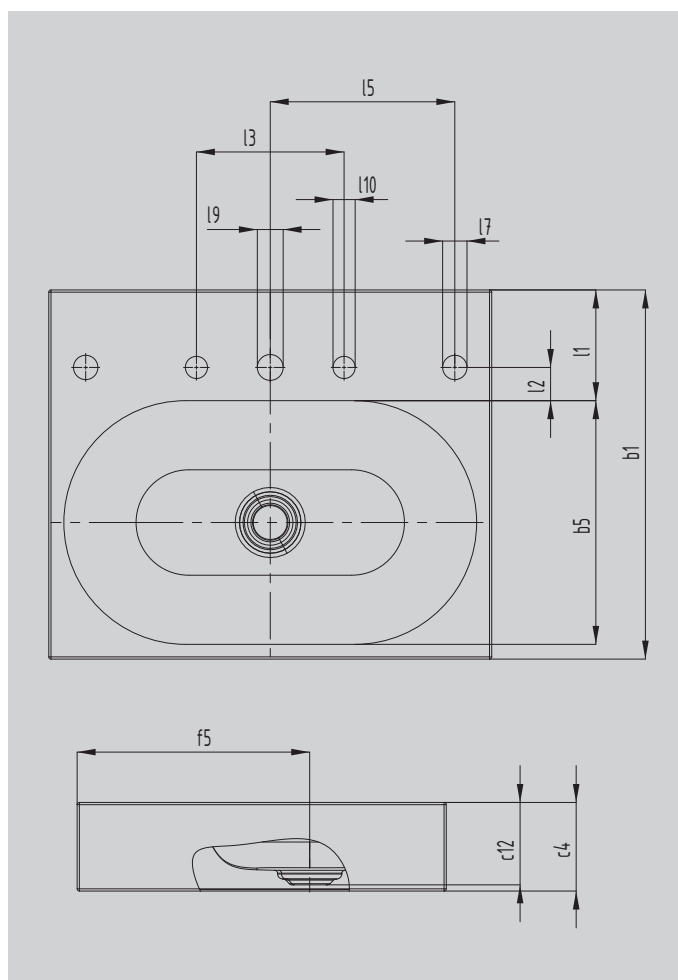

CENTRO COUNTERTOP WASHBASIN

- Combination of purism and sleek elegance
- Luxurious appearance - fits perfectly into modern and traditional bathroom design
- Based on the basic idea of a circle that can be found in the perfectly integrated enamelled waste
- Matching counterpart in the washing area for the CENTRO DUO bath
- Generous space to put things offers plenty of space for individual accessories
- Designed by Anke Salomon

Similar illustration

Model		3057
External length [mm]	a_1	600 mm
Internal length [mm]	a_5	559 mm
External width [mm]	b_1	500 mm
Internal width [mm]	b_5	330 mm
Height of rim [mm]	c_4	120 mm
Distance basin surface to bottom edge of waste hole [mm]	c_{12}	112 mm
Distance rear edge to centre of waste hole [mm]	f_5	315 mm
Depth of tap deck [mm]	l_1	150 mm
Distance tap holes to edge [mm]	l_2	45 mm
Distance external tap holes (for 3 tap holes) [mm]	l_3	200 mm
Diameter of centre tap hole [mm]	l_9	Ø 35 mm
Diameter of outside tap hole (for 3 tap holes only) [mm]	l_{10}	Ø 30 mm
Net weight [kg]		13 kg