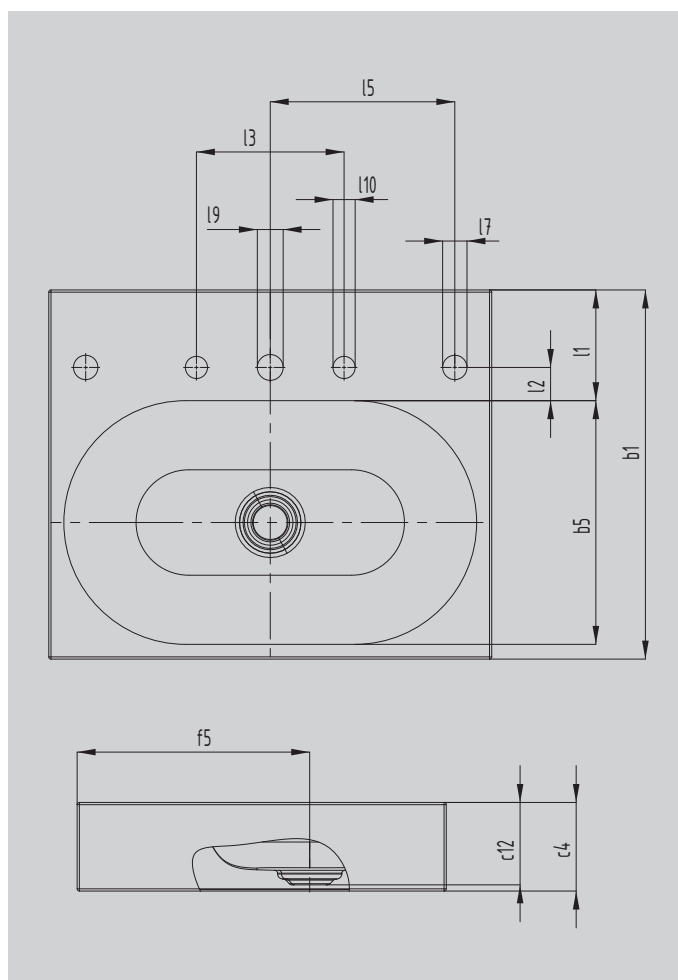

# CENTRO COUNTERTOP WASHBASIN

- Combination of purism and sleek elegance
- Luxurious appearance - fits perfectly into modern and traditional bathroom design
- Based on the basic idea of a circle that can be found in the perfectly integrated enamelled waste
- Matching counterpart in the washing area for the CENTRO DUO bath
- Generous space to put things offers plenty of space for individual accessories
- Designed by Anke Salomon

Similar illustration

Model		3058
External length [mm]	$a_1$	900 mm
Internal length [mm]	$a_5$	859 mm
External width [mm]	$b_1$	500 mm
Internal width [mm]	$b_5$	330 mm
Height of rim [mm]	$c_4$	120 mm
Distance basin surface to bottom edge of waste hole [mm]	$c_{12}$	112 mm
Distance rear edge to centre of waste hole [mm]	$f_5$	315 mm
Depth of tap deck [mm]	$l_1$	150 mm
Distance tap holes to edge [mm]	$l_2$	45 mm
Distance external tap holes (for 3 tap holes) [mm]	$l_3$	200 mm
Diameter of centre tap hole [mm]	$l_9$	Ø 35 mm
Diameter of outside tap hole (for 3 tap holes only) [mm]	$l_{10}$	Ø 30 mm
Net weight [kg]		18 kg