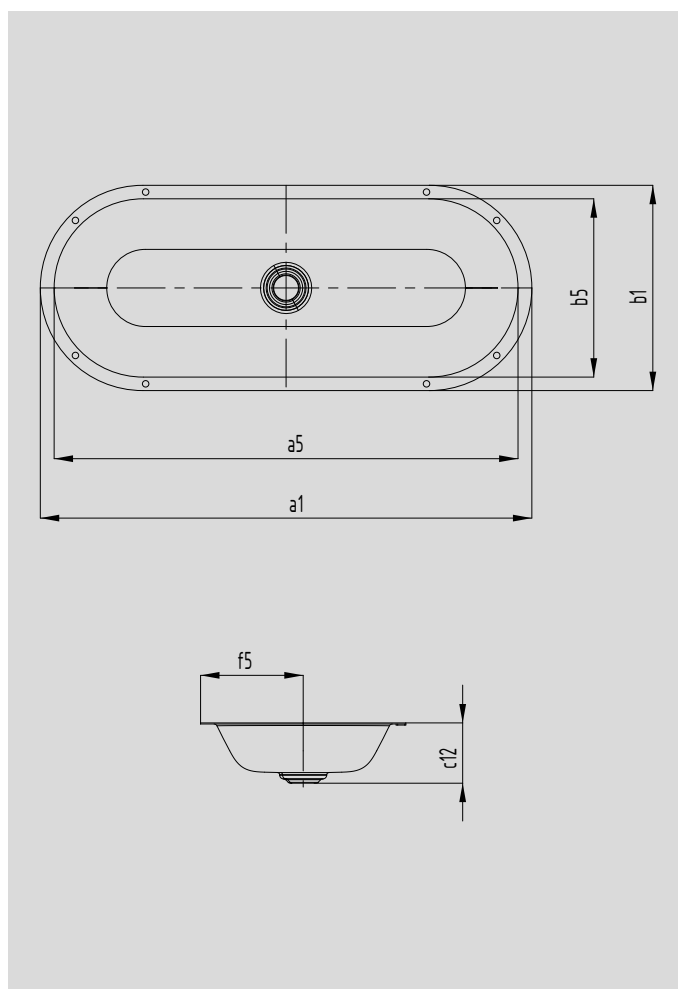

CENTRO UNDERCOUNTER WASHBASIN

- fusion of minimalism and simple elegance
- luxurious look - integrates perfectly both in modern and traditional bathroom settings
- circle taken as the basic shape echoes in the perfectly integrated enamelled waste
- matching counterpart to the Centro bath
- designed by Anke Salomon

Similar illustrations

Model No.		3059	3060
External length	a1	610	910 mm
Internal length	a5	559	859 mm
External width	b1	380	380 mm
Internal width	b5	330	330 mm
Distance basin surface to bottom edge of waste hole	c12	112	112 mm
Distance outer edge to centre of waste hole	f5	190	190 mm
Weight of the enamelled washbasin in kg		6,4	9,3