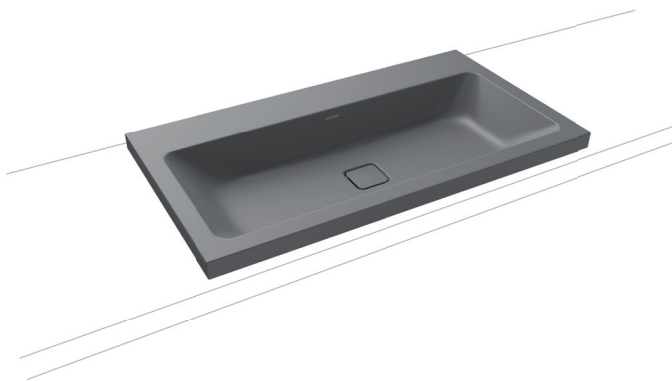

CONO COUNTERTOP WASHBASIN

- Harmonious washbasin with a premium character
- Enamelled waste integrated optimally to round off the geometric appearance perfectly
- The perfect addition to the CONO family
- Extremely generous space for fittings and individual accessories

Similar illustration

Model		3083
External length [mm]	a ₁	600 mm
Internal length [mm]	a ₅	532 mm
External width [mm]	b ₁	500 mm
Internal width [mm]	b ₅	348 mm
Height of rim [mm]	c ₄	40 mm
Distance basin surface to bottom edge of waste hole [mm]	c ₁₂	112 mm
Distance rear edge to centre of waste hole [mm]	f ₅	290 mm
Depth of tap deck [mm]	l ₁	116 mm
Distance tap holes to edge [mm]	l ₂	45 mm
Distance external tap holes (for 3 tap holes) [mm]	l ₃	200 mm
Diameter of centre tap hole [mm]	l ₉	Ø 35 mm
Diameter of outside tap hole (for 3 tap holes only) [mm]	l ₁₀	Ø 30 mm
Net weight [kg]		8 kg