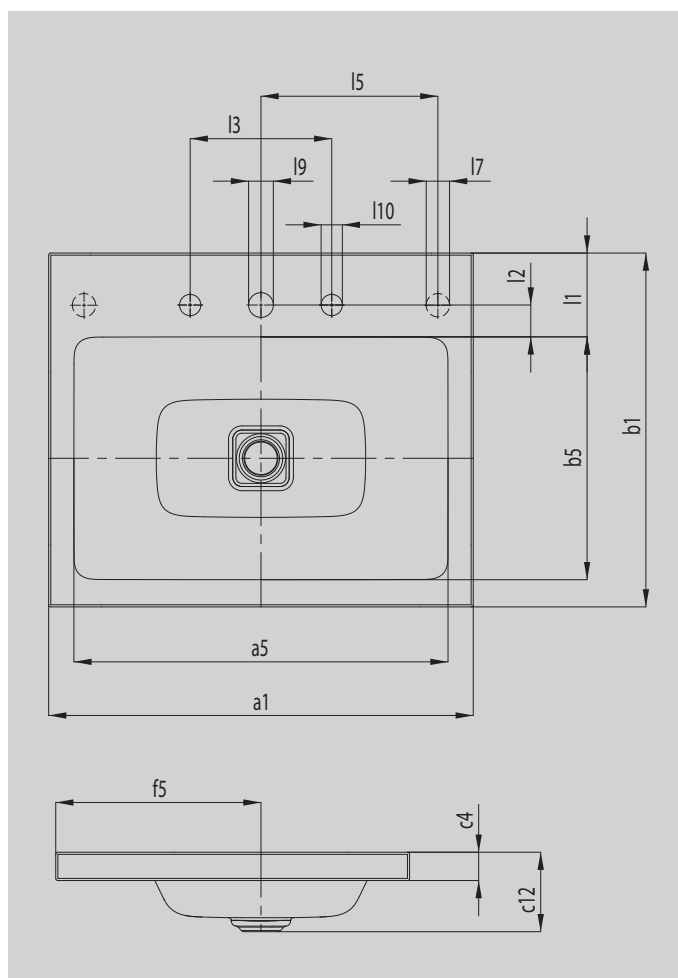

CONO COUNTERTOP WASHBASIN

- Harmonious washbasin with a premium character
- Enamelled waste integrated optimally to round off the geometric appearance perfectly
- The perfect addition to the CONO family
- Extremely generous space for fittings and individual accessories

Similar illustration

Model		3083
External length [mm]	a ₁	600 mm
Internal length [mm]	a ₅	532 mm
External width [mm]	b ₁	500 mm
Internal width [mm]	b ₅	348 mm
Height of rim [mm]	c ₄	40 mm
Distance basin surface to bottom edge of waste hole [mm]	c ₁₂	112 mm
Distance rear edge to centre of waste hole [mm]	f ₅	290 mm
Depth of tap deck [mm]	l ₁	116 mm
Distance tap holes to edge [mm]	l ₂	45 mm
Distance external tap holes (for 3 tap holes) [mm]	l ₃	200 mm
Diameter of centre tap hole [mm]	l ₉	Ø 35 mm
Diameter of outside tap hole (for 3 tap holes only) [mm]	l ₁₀	Ø 30 mm
Net weight [kg]		8 kg