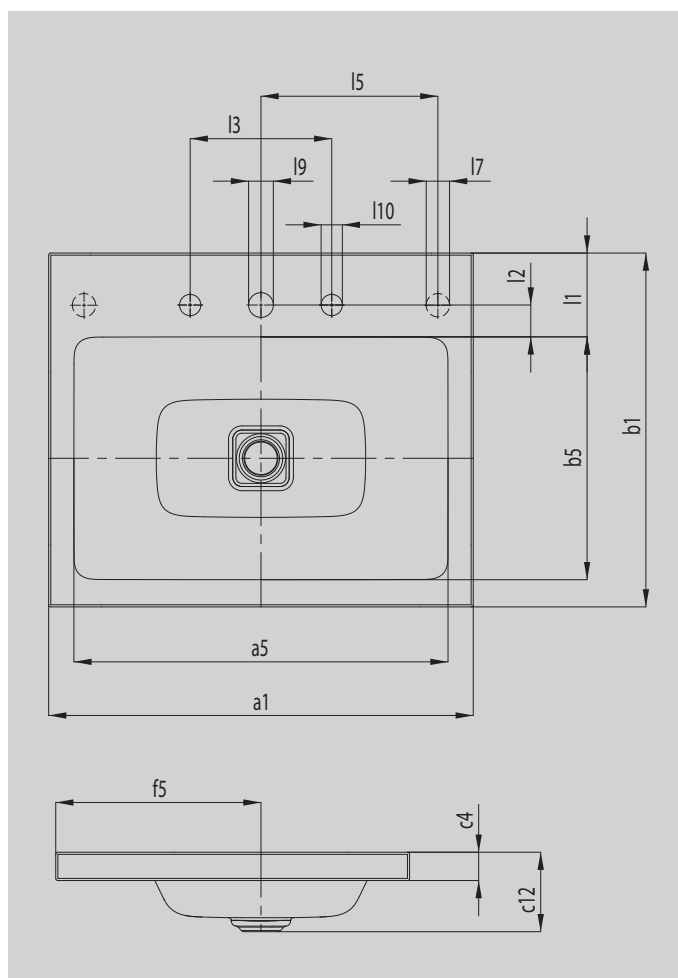

CONO COUNTERTOP WASHBASIN

- Harmonious washbasin with a premium character
- Enamelled waste integrated optimally to round off the geometric appearance perfectly
- The perfect addition to the CONO family
- Extremely generous space for fittings and individual accessories

Similar illustration

Model		3084
External length [mm]	a ₁	900 mm
Internal length [mm]	a ₅	832 mm
External width [mm]	b ₁	500 mm
Internal width [mm]	b ₅	348 mm
Height of rim [mm]	c ₄	40 mm
Distance basin surface to bottom edge of waste hole [mm]	c ₁₂	112 mm
Distance rear edge to centre of waste hole [mm]	f ₅	290 mm
Depth of tap deck [mm]	l ₁	116 mm
Distance tap holes to edge [mm]	l ₂	45 mm
Distance external tap holes (for 3 tap holes) [mm]	l ₃	200 mm
Diameter of centre tap hole [mm]	l ₉	Ø 35 mm
Diameter of outside tap hole (for 3 tap holes only) [mm]	l ₁₀	Ø 30 mm
Net weight [kg]		13 kg