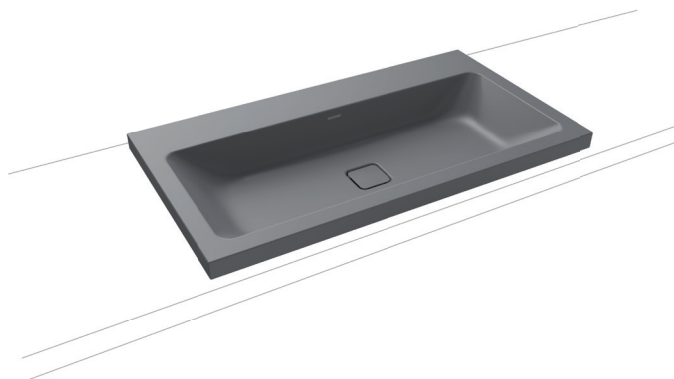

CONO COUNTERTOP WASHBASIN

- Harmonious washbasin with a premium character
- Enamelled waste integrated optimally to round off the geometric appearance perfectly
- The perfect addition to the CONO family
- Extremely generous space for fittings and individual accessories

Similar illustration

Model		3084
External length [mm]	a ₁	900 mm
Internal length [mm]	a ₅	832 mm
External width [mm]	b ₁	500 mm
Internal width [mm]	b ₅	348 mm
Height of rim [mm]	c ₄	40 mm
Distance basin surface to bottom edge of waste hole [mm]	c ₁₂	112 mm
Distance rear edge to centre of waste hole [mm]	f ₅	290 mm
Depth of tap deck [mm]	l ₁	116 mm
Distance tap holes to edge [mm]	l ₂	45 mm
Distance external tap holes (for 3 tap holes) [mm]	l ₃	200 mm
Diameter of centre tap hole [mm]	l ₉	Ø 35 mm
Diameter of outside tap hole (for 3 tap holes only) [mm]	l ₁₀	Ø 30 mm
Net weight [kg]		13 kg