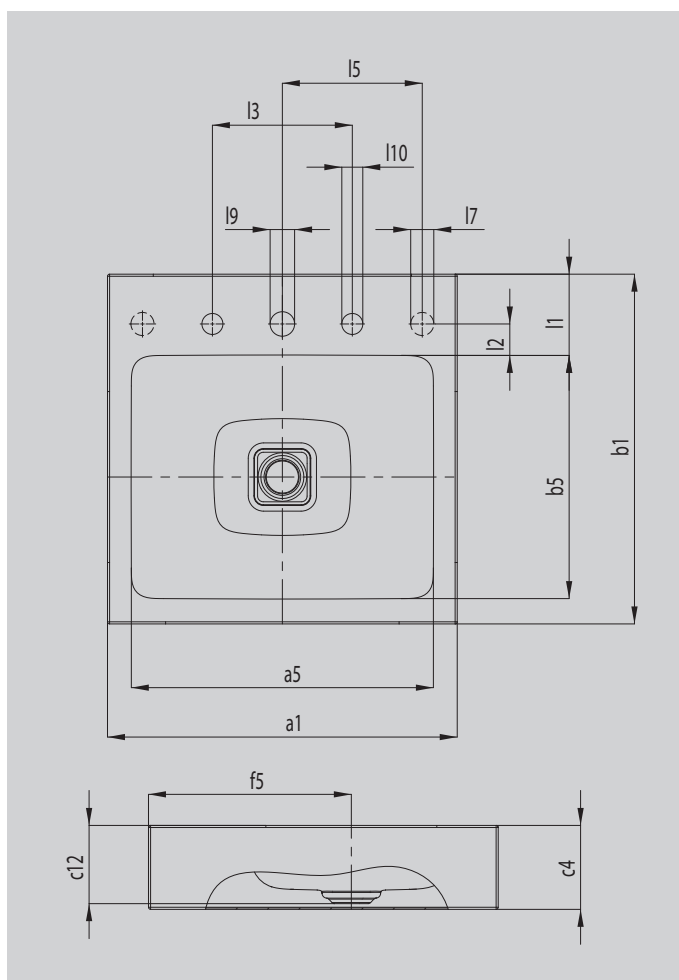

CONO COUNTERTOP WASHBASIN

- Harmonious washbasin with a premium character
- Enamelled waste integrated optimally to round off the geometric appearance perfectly
- The perfect addition to the CONO family
- Extremely generous space for fittings and individual accessories

Similar illustration

Model		3085
External length [mm]	a ₁	600 mm
Internal length [mm]	a ₅	532 mm
External width [mm]	b ₁	500 mm
Internal width [mm]	b ₅	348 mm
Height of rim [mm]	c ₄	120 mm
Distance basin surface to bottom edge of waste hole [mm]	c ₁₂	112 mm
Distance rear edge to centre of waste hole [mm]	f ₅	290 mm
Depth of tap deck [mm]	l ₁	116 mm
Distance tap holes to edge [mm]	l ₂	45 mm
Distance external tap holes (for 3 tap holes) [mm]	l ₃	200 mm
Diameter of centre tap hole [mm]	l ₉	Ø 35 mm
Diameter of outside tap hole (for 3 tap holes only) [mm]	l ₁₀	Ø 30 mm
Net weight [kg]		15 kg