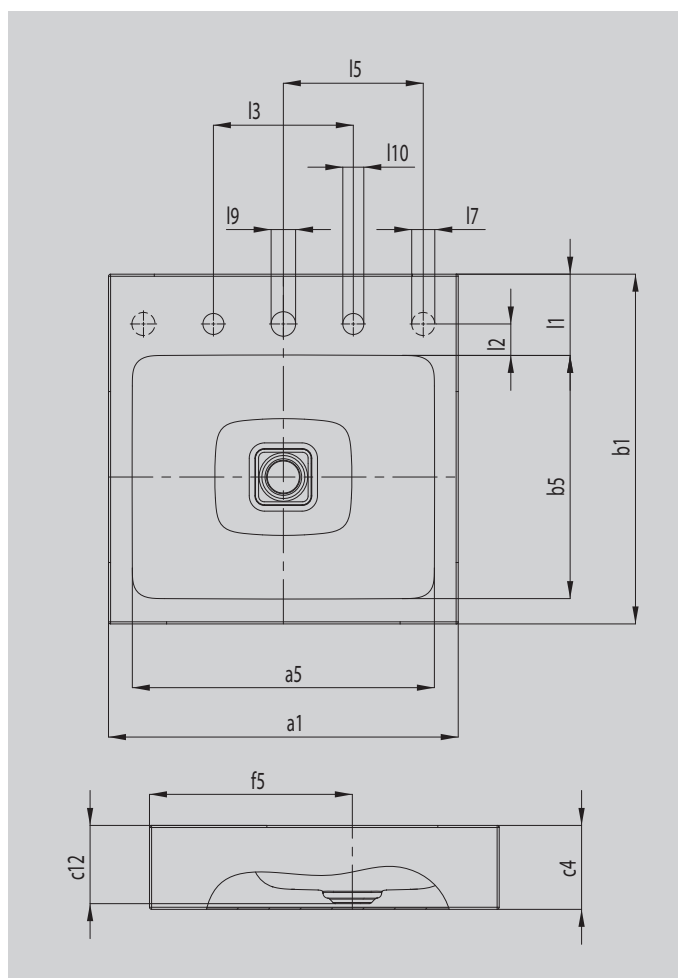

CONO COUNTERTOP WASHBASIN

- Harmonious washbasin with a premium character
- Enamelled waste integrated optimally to round off the geometric appearance perfectly
- The perfect addition to the CONO family
- Extremely generous space for fittings and individual accessories

Similar illustration

Model		3086
External length [mm]	a ₁	900 mm
Internal length [mm]	a ₅	832 mm
External width [mm]	b ₁	500 mm
Internal width [mm]	b ₅	348 mm
Height of rim [mm]	c ₄	120 mm
Distance basin surface to bottom edge of waste hole [mm]	c ₁₂	112 mm
Distance rear edge to centre of waste hole [mm]	f ₅	290 mm
Depth of tap deck [mm]	l ₁	116 mm
Distance tap holes to edge [mm]	l ₂	45 mm
Distance external tap holes (for 3 tap holes) [mm]	l ₃	200 mm
Diameter of centre tap hole [mm]	l ₉	Ø 35 mm
Diameter of outside tap hole (for 3 tap holes only) [mm]	l ₁₀	Ø 30 mm
Net weight [kg]		18 kg