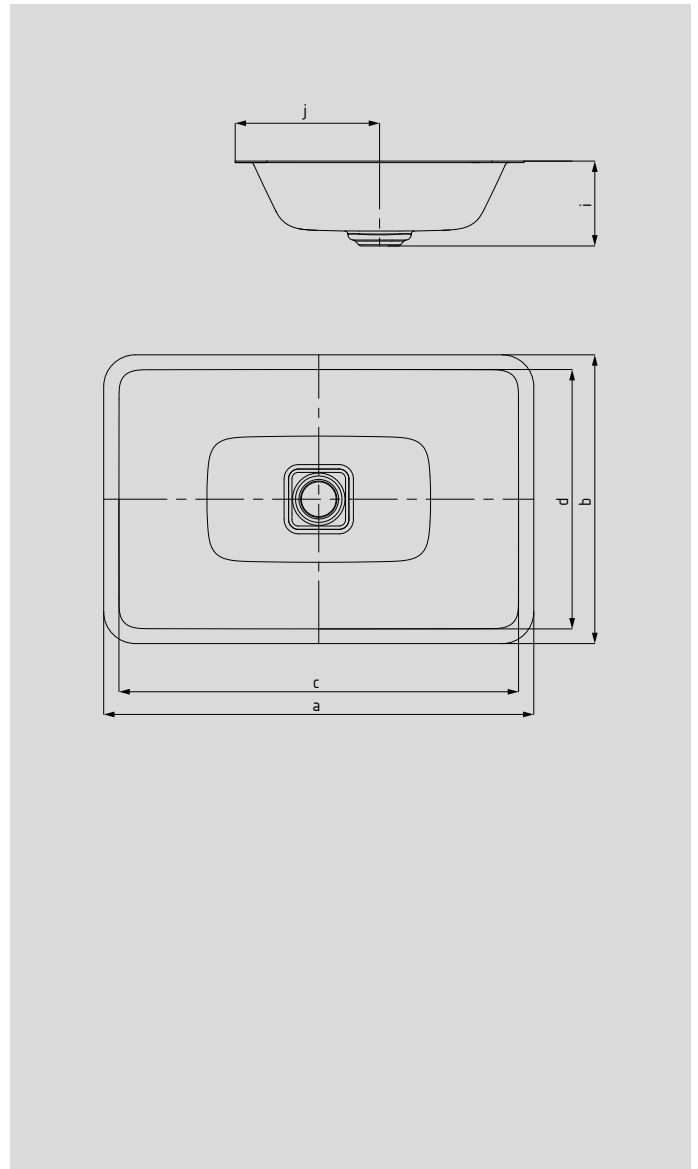

# CONO UNDERCOUNTER WASHBASIN

- washbasin with premium character exudes elegance and harmony
- optimally integrated enamelled waste accentuates the underlying geometry of the washbasin
- perfectly complements the CONO range

Model No.		inch		mm		inch		mm	
		3078	3078	3087	3087	3088	3088	3088	3088
External length	a	18.46	469	22.40	569	34.21	869		
External width	b	15.00	381	15.00	381	15.00	381		
Internal length	c	17.01	432	20.94	532	32.76	832		
Internal width	d	13.70	348	13.70	348	13.70	348		
Distance basin surface to bottom edge of waste hole	i	4.41	112	4.41	112	4.41	112		
Distance rear edge to centre of waste hole	j	7.52	191	7.52	191	7.52	191		
Weight of the enamelled washbasin in lbs		9.94		14.2		20.44			