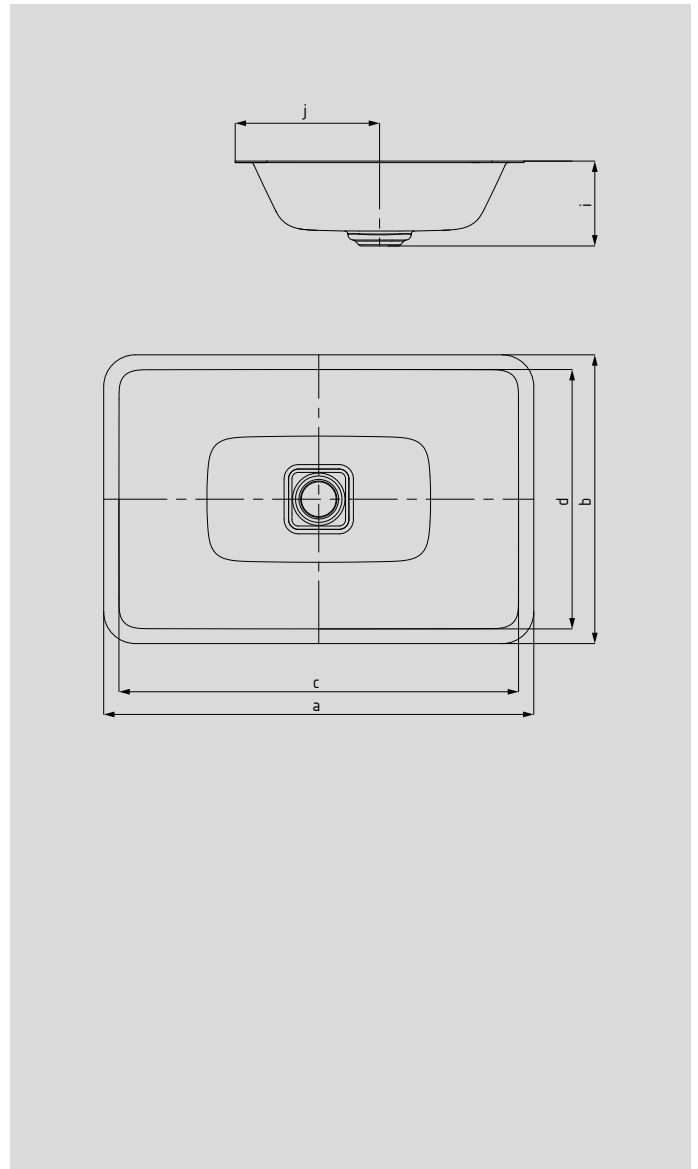

CONO UNDERCOUNTER WASHBASIN

- washbasin with premium character exudes elegance and harmony
- optimally integrated enamelled waste accentuates the underlying geometry of the washbasin
- perfectly complements the CONO range

Model No.		inch	mm	inch	mm	inch	mm
		3078	3078	3087	3087	3088	3088
External length	a	18.46	469	22.40	569	34.21	869
External width	b	15.00	381	15.00	381	15.00	381
Internal length	c	17.01	432	20.94	532	32.76	832
Internal width	d	13.70	348	13.70	348	13.70	348
Distance basin surface to bottom edge of waste hole	i	4.41	112	4.41	112	4.41	112
Distance rear edge to centre of waste hole	j	7.52	191	7.52	191	7.52	191
Weight of the enamelled washbasin in lbs		9.94		14.2		20.44	