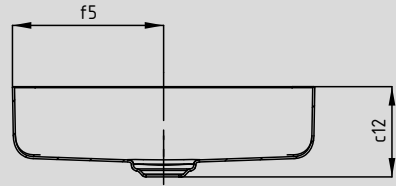

MIENA WASHBOWL

- Premium products redefine the concept of sophisticated minimalism
- Iconic in bathroom design: ideal for combination with elegant fittings
- Versatile combination with bathtubs and shower surfaces designed for a “perfect match”
- made of KALDEWEI steel enamel – resilient and durable material matched perfectly to the design
- designed by Anke Salomon

Mod.3185

Model No.		inch		mm	
		3184	3184	3185	3185
External length	a ₁	15.75	400	22.83	580
External width	b ₁	15.75	400	14.96	380
Distance basin surface to bottom edge of waste hole	c ₁₂	4.69	119	4.69	119
Distance outer edge to centre of waste hole	f ₅	7.87	200	7.48	190
Weight of the enamelled washbasin in lbs		19.67		25.51	