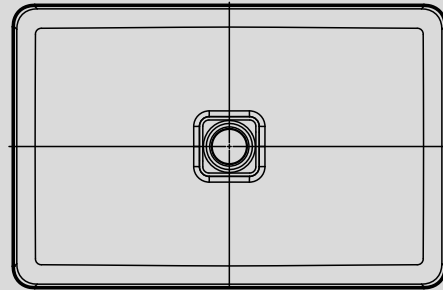

MIENA WASHBOWL

- Premium products redefine the concept of sophisticated minimalism
- Iconic in bathroom design: ideal for combination with elegant fittings
- Versatile combination with bathtubs and shower surfaces designed for a “perfect match”
- made of KALDEWEI steel enamel – resilient and durable material matched perfectly to the design
- designed by Anke Salomon

Mod.3185

Model No.		inch		mm	
		3184	3184	3185	3185
External length	a ₁	15.75	400	22.83	580
External width	b ₁	15.75	400	14.96	380
Distance basin surface to bottom edge of waste hole	c ₁₂	4.69	119	4.69	119
Distance outer edge to centre of waste hole	f ₅	7.87	200	7.48	190
Weight of the enamelled washbasin in lbs		19.67		25.51	