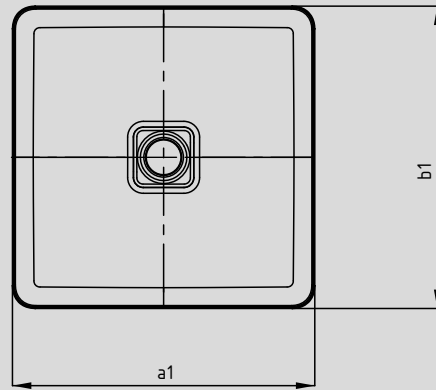

MIENA WASHBOWL

- Premium products redefine the concept of sophisticated minimalism
- Iconic in bathroom design: ideal for combination with elegant fittings
- Versatile combination with bathtubs and shower surfaces designed for a “perfect match”
- made of KALDEWEI steel enamel – resilient and durable material matched perfectly to the design
- designed by Anke Salomon

Mod.3185

Model No.		inch		mm	
		3184	3184	3185	3185
External length	a ₁	15.75	400	22.83	580
External width	b ₁	15.75	400	14.96	380
Distance basin surface to bottom edge of waste hole	c ₁₂	4.69	119	4.69	119
Distance outer edge to centre of waste hole	f ₅	7.87	200	7.48	190
Weight of the enamelled washbasin in lbs		19.67		25.51	