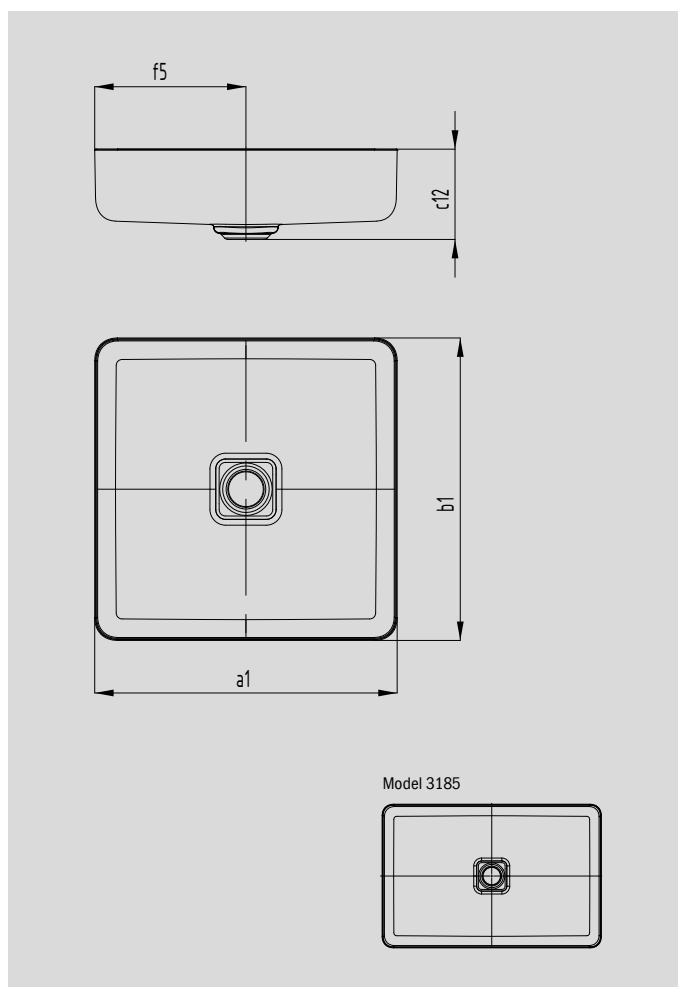

MIENA WASHBOWL

- Premium products redefine the concept of sophisticated minimalism
- Versatile combination with bathtubs and shower surfaces designed for a “perfect match”
- Iconic in bathroom design: ideal for combination with elegant fittings
- made of KALDEWEI steel enamel - resilient and durable material matched perfectly to the design
- designed by Anke Salomon

Similar illustrations

Model No.		NEW 3184	NEW 3185
External length	a1	400	580 mm
Internal length	a5	392	572,5 mm
External width	b1	400	380 mm
Internal width	b5	392	372,5 mm
Distance basin surface to bottom edge of waste hole	c12	119	119 mm
Distance outer edge to centre of waste hole	f5	200	190 mm
Weight of the enamelled washbasin in kg		8,92	11,57