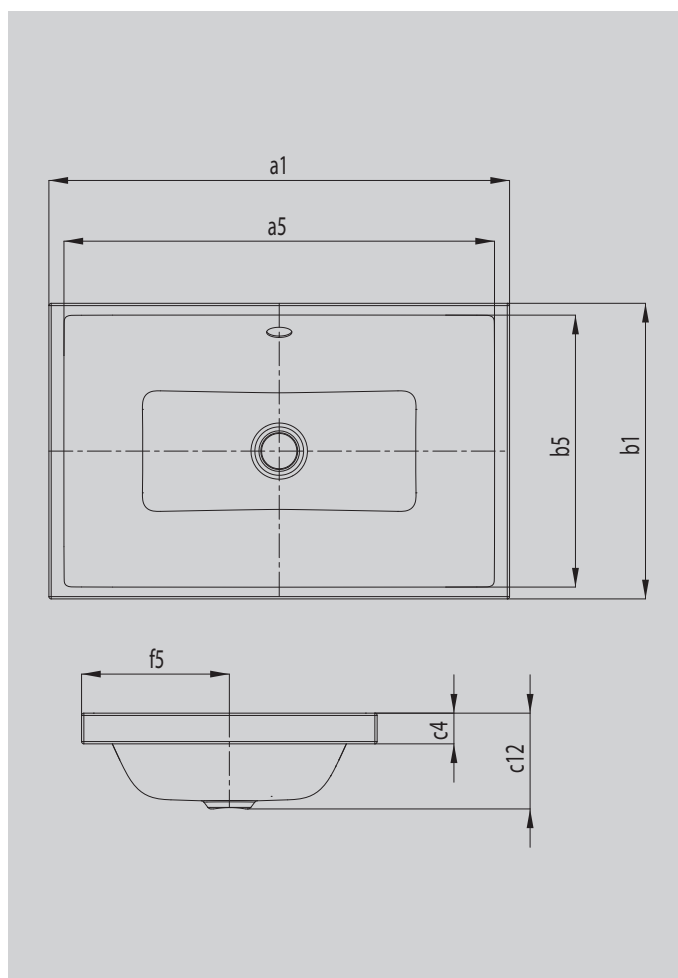

# PURO S COUNTERTOP WASHBASIN

- Elegant rectangular washbasin in a classically minimalist design
- Reduced precise edges
- Very generous interior dimensions
- Clean and timeless lines - immortalised in long-lasting KALDEWEI steel enamel
- Harmonises perfectly with the PURO bath series
- Designed by Anke Salomon

Similar illustration

Model		3173
External length [mm]	a <sub>1</sub>	600 mm
Internal length [mm]	a <sub>5</sub>	561 mm
External width [mm]	b <sub>1</sub>	385 mm
Internal width [mm]	b <sub>5</sub>	354 mm
Height of rim [mm]	c <sub>4</sub>	40 mm
Distance basin surface to bottom edge of waste hole [mm]	c <sub>12</sub>	125 mm
Distance rear edge to centre of waste hole [mm]	f <sub>5</sub>	193 mm
Net weight [kg]		8 kg