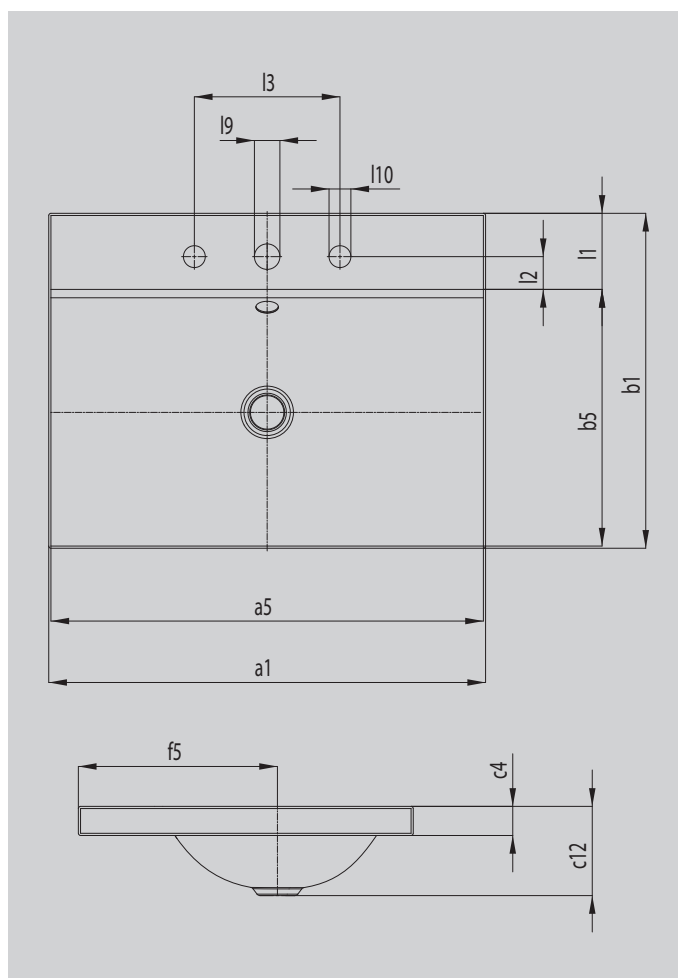

SILENIO COUNTERTOP WASHBASIN

- Fluid and sensually modern design all at once
- Optimum comfort through generous dimensioning of the washbasin
- Soft, organic interior shape
- Geometry allows fittings with short spout leaving ample space for washing
- Together with the SILENIO bath and SCONA shower surface, they form a perfect bathroom fitted out entirely with steel enamel
- Designed by Anke Salomon

Similar illustration

Model		3040
External length [mm]	a ₁	600 mm
Internal length [mm]	a ₅	594 mm
External width [mm]	b ₁	460 mm
Internal width [mm]	b ₅	353 mm
Height of rim [mm]	c ₄	40 mm
Distance basin surface to bottom edge of waste hole [mm]	c ₁₂	123 mm
Distance rear edge to centre of waste hole [mm]	f ₅	273 mm
Depth of tap deck [mm]	l ₁	105 mm
Distance tap holes to edge [mm]	l ₂	45 mm
Distance external tap holes (for 3 tap holes) [mm]	l ₃	200 mm
Diameter of centre tap hole [mm]	l ₉	Ø 35 mm
Diameter of outside tap hole (for 3 tap holes only) [mm]	l ₁₀	Ø 30 mm
Net weight [kg]		8 kg