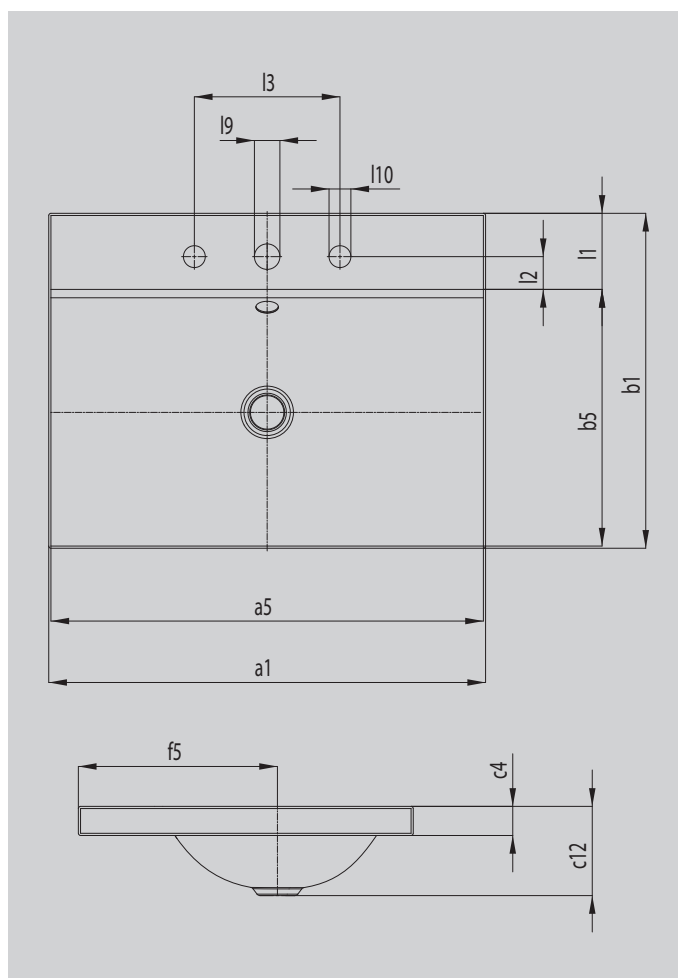

SILENIO COUNTERTOP WASHBASIN

- Fluid and sensually modern design all at once
- Optimum comfort through generous dimensioning of the washbasin
- Soft, organic interior shape
- Geometry allows fittings with short spout leaving ample space for washing
- Together with the SILENIO bath and SCONA shower surface, they form a perfect bathroom fitted out entirely with steel enamel
- Designed by Anke Salomon

Similar illustration

Model		3041
External length [mm]	a ₁	900 mm
Internal length [mm]	a ₅	894 mm
External width [mm]	b ₁	460 mm
Internal width [mm]	b ₅	353 mm
Height of rim [mm]	c ₄	40 mm
Distance basin surface to bottom edge of waste hole [mm]	c ₁₂	123 mm
Distance rear edge to centre of waste hole [mm]	f ₅	273 mm
Depth of tap deck [mm]	l ₁	105 mm
Distance tap holes to edge [mm]	l ₂	45 mm
Distance external tap holes (for 3 tap holes) [mm]	l ₃	200 mm
Diameter of centre tap hole [mm]	l ₉	Ø 35 mm
Diameter of outside tap hole (for 3 tap holes only) [mm]	l ₁₀	Ø 30 mm
Net weight [kg]		11 kg