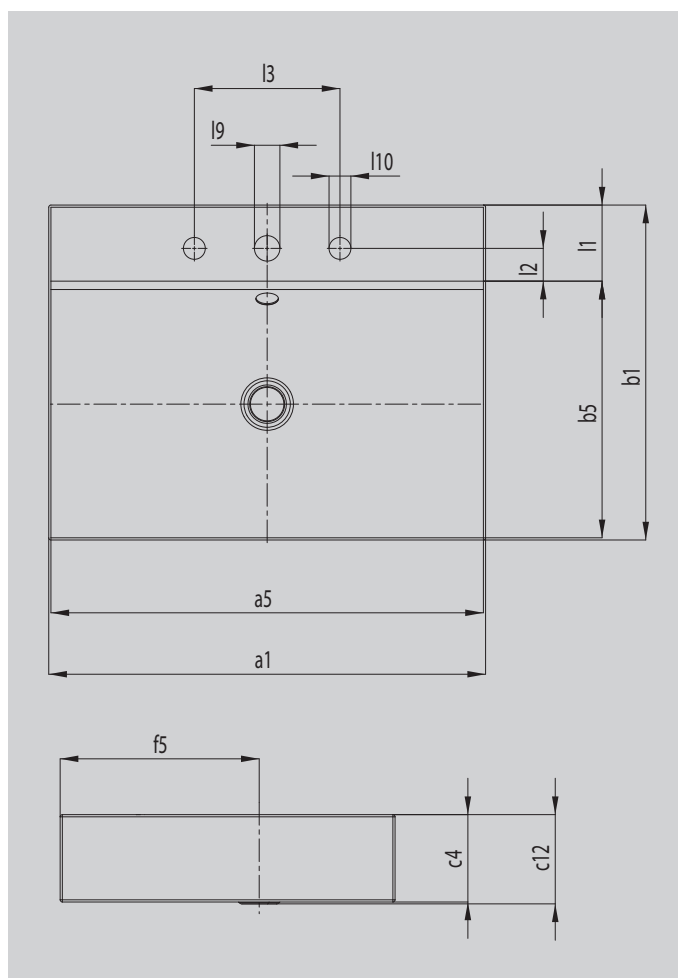

SILENIO COUNTERTOP WASHBASIN

- Fluid and sensually modern design all at once
- Optimum comfort through generous dimensioning of the washbasin
- Soft, organic interior shape
- Geometry allows fittings with short spout leaving ample space for washing
- Together with the SILENIO bath and SCONA shower surface, they form a perfect bathroom fitted out entirely with steel enamel
- Designed by Anke Salomon

Similar illustration

Model		3043
External length [mm]	a ₁	900 mm
Internal length [mm]	a ₅	894 mm
External width [mm]	b ₁	460 mm
Internal width [mm]	b ₅	353 mm
Height of rim [mm]	c ₄	120 mm
Distance basin surface to bottom edge of waste hole [mm]	c ₁₂	123 mm
Distance rear edge to centre of waste hole [mm]	f ₅	273 mm
Depth of tap deck [mm]	l ₁	105 mm
Distance tap holes to edge [mm]	l ₂	45 mm
Distance external tap holes (for 3 tap holes) [mm]	l ₃	200 mm
Diameter of centre tap hole [mm]	l ₉	Ø 35 mm
Diameter of outside tap hole (for 3 tap holes only) [mm]	l ₁₀	Ø 30 mm
Net weight [kg]		17 kg