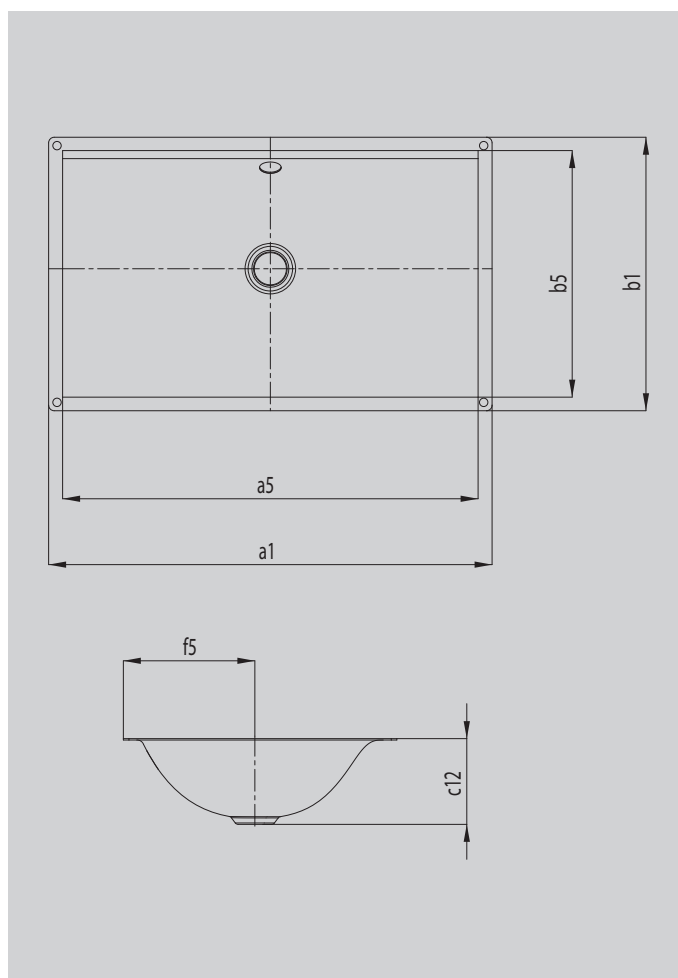

# SILENIO UNDERCOUNTER WASHBASIN

- Fluid and sensually modern design all at once
- Optimum comfort through generous dimensioning of the washbasin
- Soft, organic interior shape
- Geometry allows fittings with short spout leaving ample space for washing
- Together with the SILENIO bath and SCONA shower surface, they form a perfect bathroom fitted out entirely with steel enamel
- Designed by Anke Salomon

Similar illustration

Model		3047
External length [mm]	$a_1$	634 mm
Internal length [mm]	$a_5$	594 mm
External width [mm]	$b_1$	391 mm
Internal width [mm]	$b_5$	353 mm
Distance basin surface to bottom edge of waste hole [mm]	$c_{12}$	123 mm
Distance rear edge to centre of waste hole [mm]	$f_5$	188 mm
Net weight [kg]		5 kg