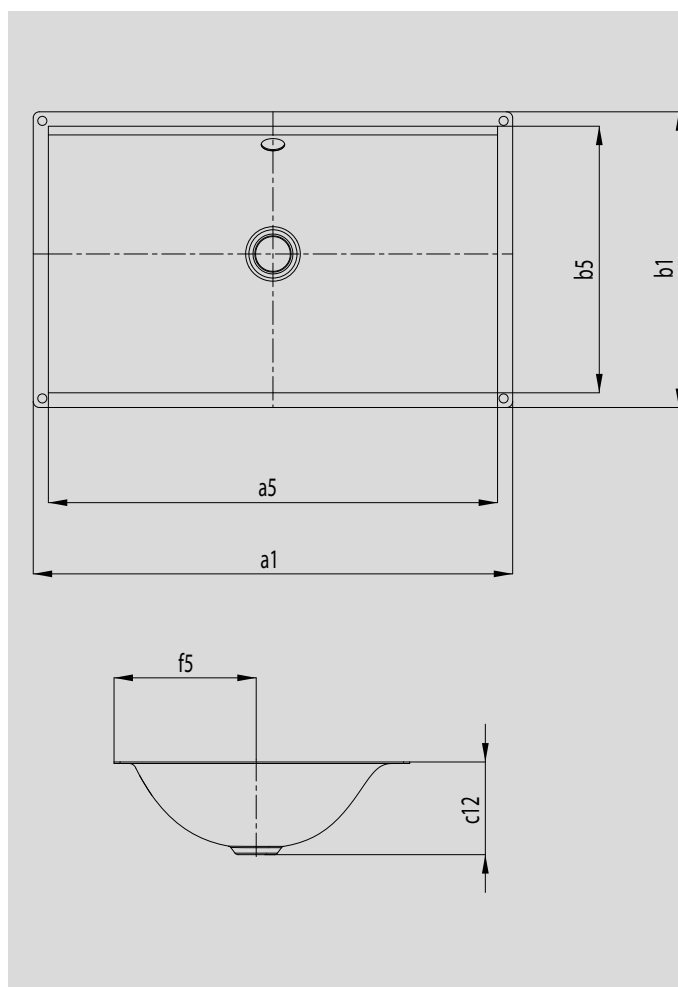

# SILENIO UNDERCOUNTER WASHBASIN

- fluid and sensually modern design all at once
- optimum comfort through generous dimensioning of the washbasin
- soft, organic interior shape
- geometry allows fittings with short spout leaving ample space for washing
- together with the SILENIO bath and SCONA shower surface, they form a perfect bathroom fitted out entirely with steel enamel
- designed by Anke Salomon

Similar illustrations

Model No.		3047	3048
External length	a1	634	934 mm
Internal length	a5	594	894 mm
External width	b1	391	391 mm
Internal width	b5	352,5	352,5 mm
Distance basin surface to bottom edge of waste hole	c12	123	123 mm
Distance outer edge to centre of waste hole	f5	188	188 mm
Weight of the enamelled washbasin in kg		7,2	10