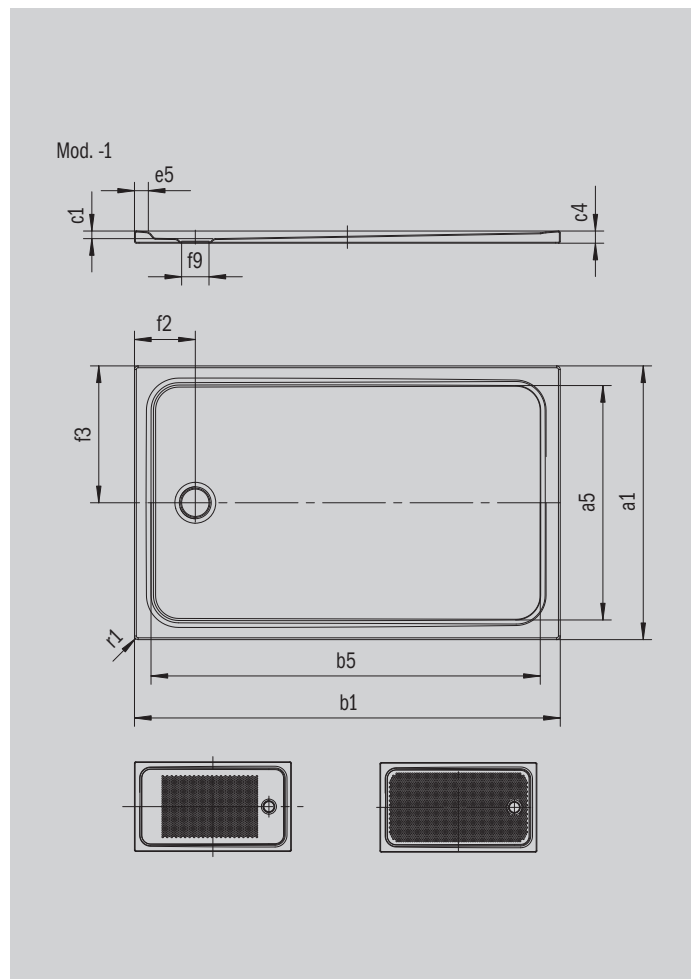

CAYONOPLAN

- Floor-level shower
- Classic design with inner contour
- Perfect match for the CAYONO model range
- Large standing area with central waste at short side
- Made of KALDEWEI steel enamel

Similar illustration

Model 2279	KA 90 horizontal	KA 90 flat	KA 90 vertical
Total height	105	85	49
Fitting height	80	60	80

Model		2279-1
External length [mm]	a_1	750 mm
Internal length [mm]	a_5	640 mm
External width [mm]	b_1	1700 mm
Internal width [mm]	b_5	1590 mm
Depth inside [mm]	c_1	25 mm
Height of rim [mm]	c_4	40 mm
Width of rim [mm]	e_5	50 mm
Diameter of waste hole [mm]	f_9	Ø 90 mm
Distance bath edge to centre of waste hole [mm]	f_2, f_3	200; 375 mm
External radius [mm]	r_1	12 mm
Net weight [kg]		33 kg
Anti-slip		395 x 855 mm
Full anti-slip		575 x 1535 mm
ANTI-SLIP SECURE PLUS		full base