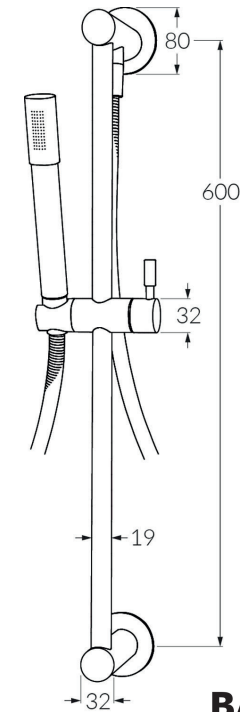

Voda Rail shower with hand shower

SUSSEX

BATHROOM COLLECTIVE

Phone Number: (02) 9011-5711

Product code

VRS

Product features

- Designed and manufactured in Australia
- All brass construction
- Retro fitable
- Customisable
- Available in a range of high quality, durable finishes inc. LUXPVD®
- Minimal, refined design to complement any contemporary space
- Matching tapware, showers and accessories