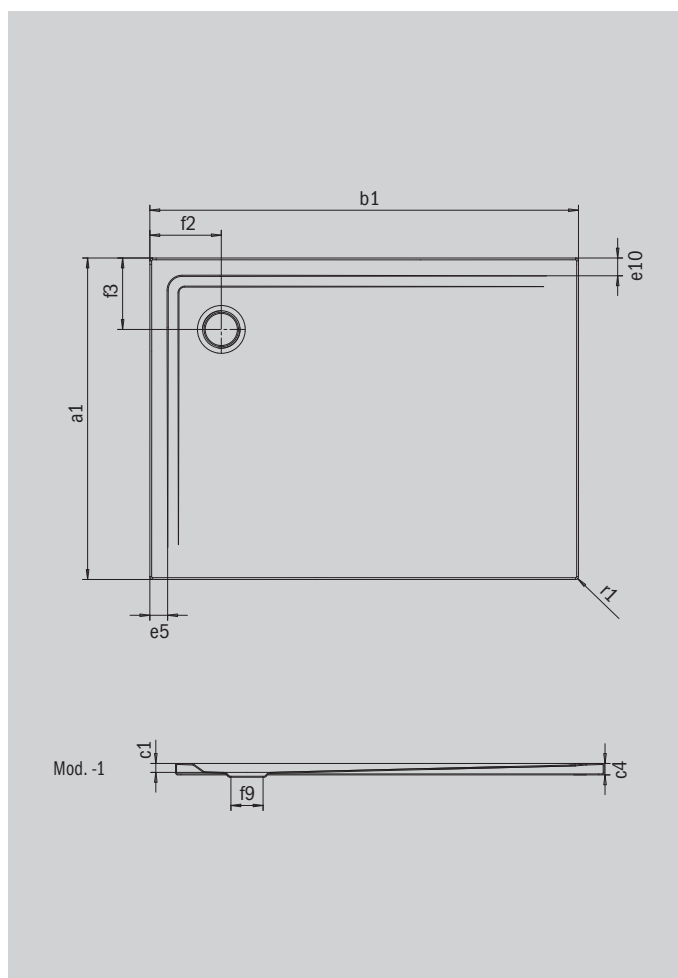

SUPERPLAN

- Step-free entry from two sides
- Low installation height for easy, floor-level installation – also for large formats
- Clear lines, precise edges and sharp corner radii for minimum joints and a uniform look
- Maximum standing area throughout, even with large dimensions
- The corner waste offers great flexibility for waste positioning

Similar illustration

Model 1831	KA 90 horizontal	KA 90 flat	KA 90 vertical
Total height	105	85	49
Fitting height	80	60	80

Model		1831-1
External length [mm]	a_1	800 mm
External width [mm]	b_1	800 mm
Depth inside [mm]	c_1	25 mm
Height of rim [mm]	c_4	32 mm
Width of rim	$e_{10}; e_5$	50; 50 mm
Diameter of waste hole [mm]	f_9	Ø 90 mm
Distance bath edge to centre of waste hole [mm]	$f_2; f_3$	200; 200 mm
External radius [mm]	r_1	8 mm
Net weight [kg]		17 kg
ANTI-SLIP SECURE PLUS		full base