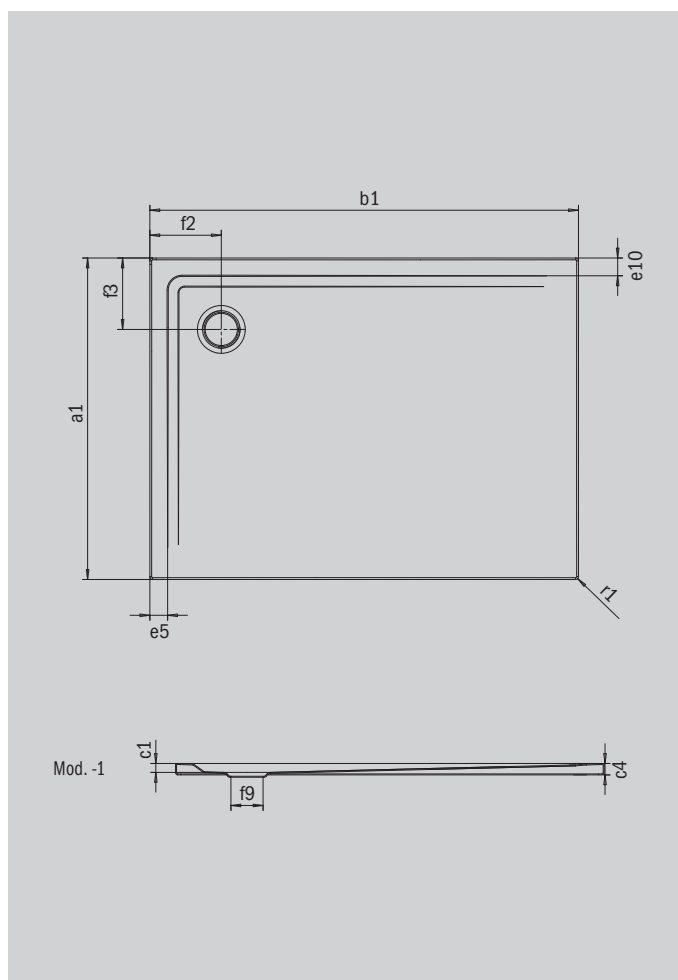

SUPERPLAN

- Step-free entry from two sides
- Low installation height for easy, floor-level installation – also for large formats
- Clear lines, precise edges and sharp corner radii for minimum joints and a uniform look
- Maximum standing area throughout, even with large dimensions
- The corner waste offers great flexibility for waste positioning

Similar illustration

Model 1834	KA 90 horizontal	KA 90 flat	KA 90 vertical
Total height	105	85	49
Fitting height	80	60	80

Model		1834-1
External length [mm]	a_1	750 mm
External width [mm]	b_1	1000 mm
Depth inside [mm]	c_1	25 mm
Height of rim [mm]	c_4	32 mm
Width of rim	$e_{10} \cdot e_5$	50; 50 mm
Diameter of waste hole [mm]	f_9	Ø 90 mm
Distance bath edge to centre of waste hole [mm]	$f_2; f_3$	200; 200 mm
External radius [mm]	r_1	8 mm
Net weight [kg]		20 kg
ANTI-SLIP SECURE PLUS		full base