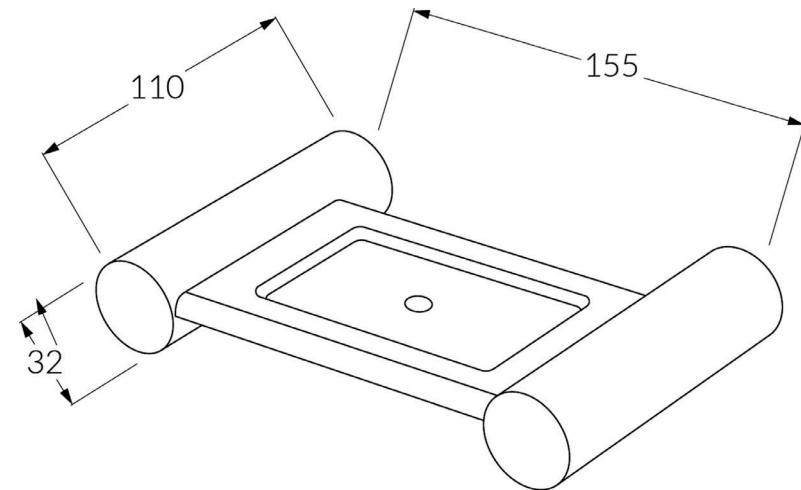

Voda Soap dish

SUSSEX

Product code

VSD150

Product features

- Designed and manufactured in Australia
- 2 point fixings
- Available in a range of high quality, durable finishes inc. LUXPVD®
- Minimal, refined design to complement any contemporary space
- Matching tapware, showers and accessories