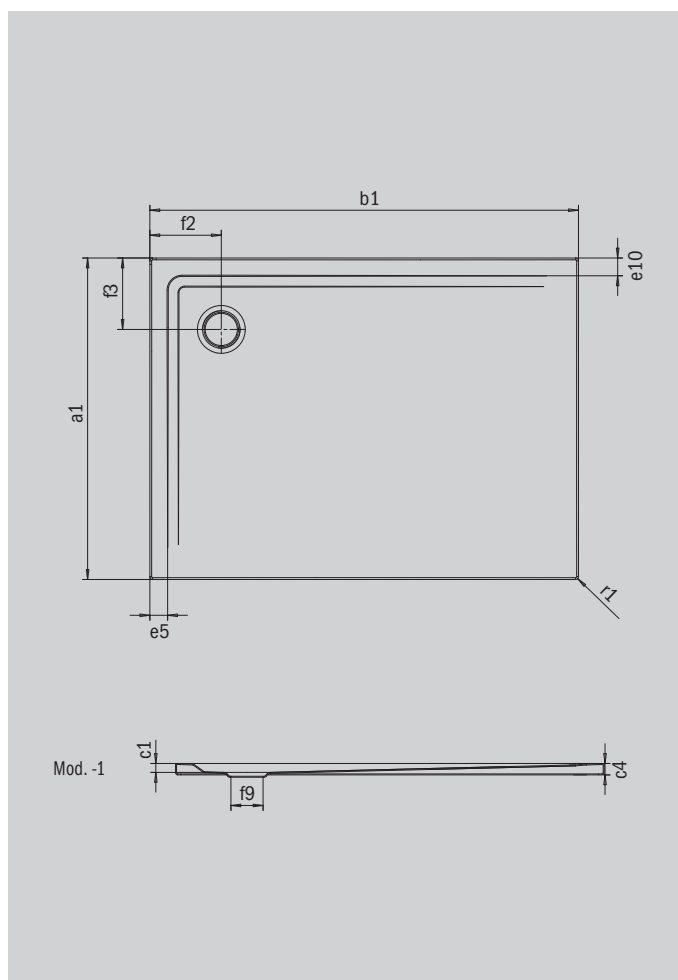

# SUPERPLAN

- Step-free entry from two sides
- Low installation height for easy, floor-level installation – also for large formats
- Clear lines, precise edges and sharp corner radii for minimum joints and a uniform look
- Maximum standing area throughout, even with large dimensions
- The corner waste offers great flexibility for waste positioning

Similar illustration

Model 1835	KA 90 horizontal	KA 90 flat	KA 90 vertical
Total height	105	85	49
Fitting height	80	60	80

Model		1835-1
External length [mm]	$a_1$	750 mm
External width [mm]	$b_1$	1200 mm
Depth inside [mm]	$c_1$	25 mm
Height of rim [mm]	$c_4$	32 mm
Width of rim	$e_{10}; e_5$	50; 50 mm
Diameter of waste hole [mm]	$f_9$	Ø 90 mm
Distance bath edge to centre of waste hole [mm]	$f_2; f_3$	200; 200 mm
External radius [mm]	$r_1$	8 mm
Net weight [kg]		24 kg
ANTI-SLIP SECURE PLUS		full base