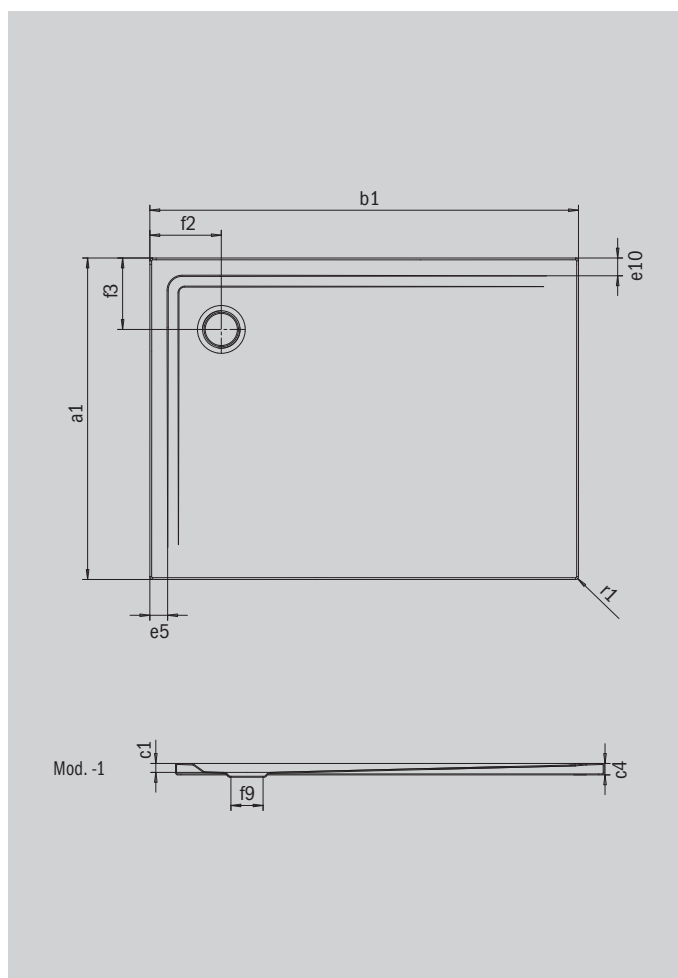

SUPERPLAN

- Step-free entry from two sides
- Low installation height for easy, floor-level installation – also for large formats
- Clear lines, precise edges and sharp corner radii for minimum joints and a uniform look
- Maximum standing area throughout, even with large dimensions
- The corner waste offers great flexibility for waste positioning

Similar illustration

Model 1850	KA 90 horizontal	KA 90 flat	KA 90 vertical
Total height	105	85	49
Fitting height	80	60	80

Model		1850-1
External length [mm]	a_1	900 mm
External width [mm]	b_1	1100 mm
Depth inside [mm]	c_1	25 mm
Height of rim [mm]	c_4	32 mm
Width of rim	$e_{10}; e_5$	50; 50 mm
Diameter of waste hole [mm]	f_9	Ø 90 mm
Distance bath edge to centre of waste hole [mm]	$f_2; f_3$	200; 200 mm
External radius [mm]	r_1	8 mm
Net weight [kg]		25 kg
ANTI-SLIP SECURE PLUS		full base