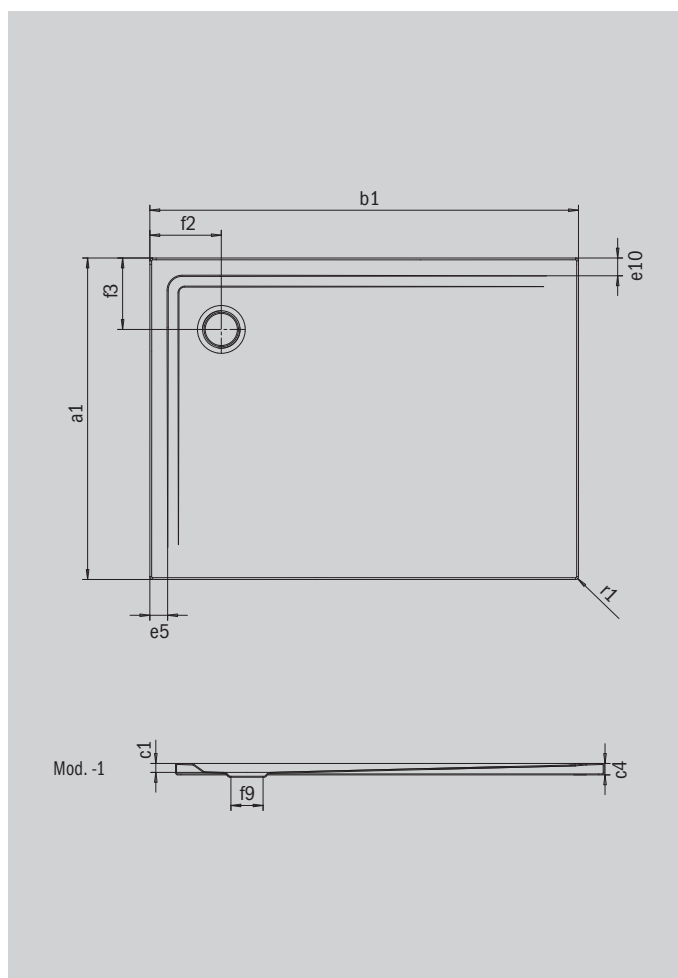

SUPERPLAN

- Step-free entry from two sides
- Low installation height for easy, floor-level installation – also for large formats
- Clear lines, precise edges and sharp corner radii for minimum joints and a uniform look
- Maximum standing area throughout, even with large dimensions
- The corner waste offers great flexibility for waste positioning

Similar illustration

| Model 1859 | KA 90 horizontal | KA 90 flat | KA 90 vertical |
|----------------|------------------|------------|----------------|
| Total height | 105 | 85 | 49 |
| Fitting height | 80 | 60 | 80 |

| Model | | 1859-1 |
|---|---------------|-------------|
| External length [mm] | a_1 | 1000 mm |
| External width [mm] | b_1 | 1200 mm |
| Depth inside [mm] | c_1 | 25 mm |
| Height of rim [mm] | c_4 | 32 mm |
| Width of rim | $e_{10}; e_5$ | 50; 50 mm |
| Diameter of waste hole [mm] | f_9 | Ø 90 mm |
| Distance bath edge to centre of waste hole [mm] | $f_2; f_3$ | 200; 200 mm |
| External radius [mm] | r_1 | 8 mm |
| Net weight [kg] | | 31 kg |
| ANTI-SLIP SECURE PLUS | | full base |