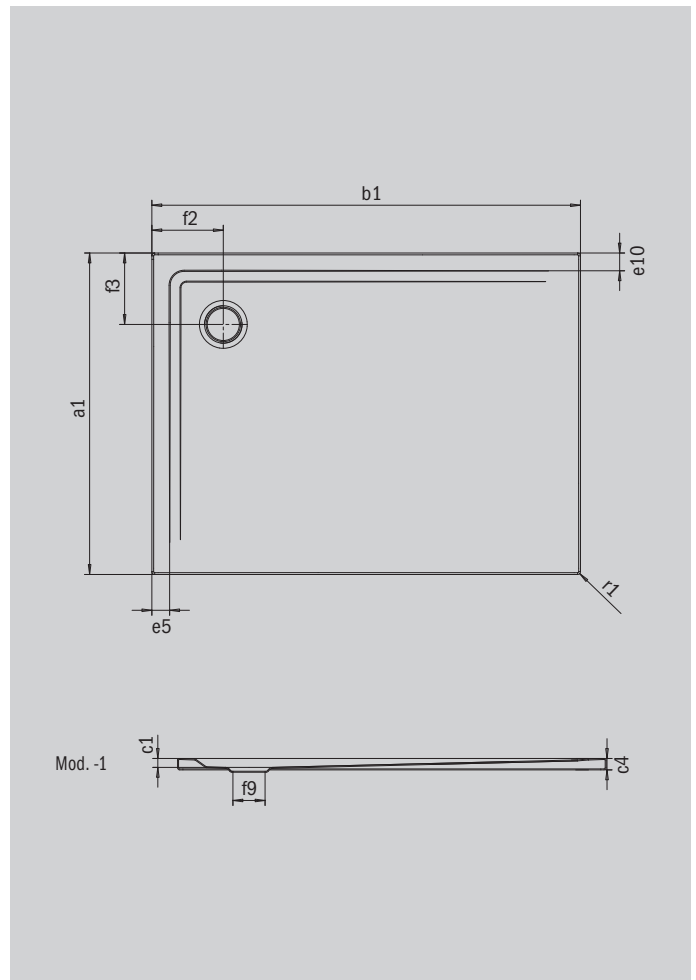

# SUPERPLAN

- Step-free entry from two sides
- Low installation height for easy, floor-level installation – also for large formats
- Clear lines, precise edges and sharp corner radii for minimum joints and a uniform look
- Maximum standing area throughout, even with large dimensions
- The corner waste offers great flexibility for waste positioning

Similar illustration

Model 1865	KA 90 horizontal	KA 90 flat	KA 90 vertical
Total height	105	85	49
Fitting height	80	60	80

Model		1865-1
External length [mm]	$a_1$	1200 mm
External width [mm]	$b_1$	1200 mm
Depth inside [mm]	$c_1$	25 mm
Height of rim [mm]	$c_4$	32 mm
Width of rim	$e_{10}; e_5$	50; 50 mm
Diameter of waste hole [mm]	$f_9$	Ø 90 mm
Distance bath edge to centre of waste hole [mm]	$f_2; f_3$	200; 200 mm
External radius [mm]	$r_1$	8 mm
Net weight [kg]		37 kg
ANTI-SLIP SECURE PLUS		full base