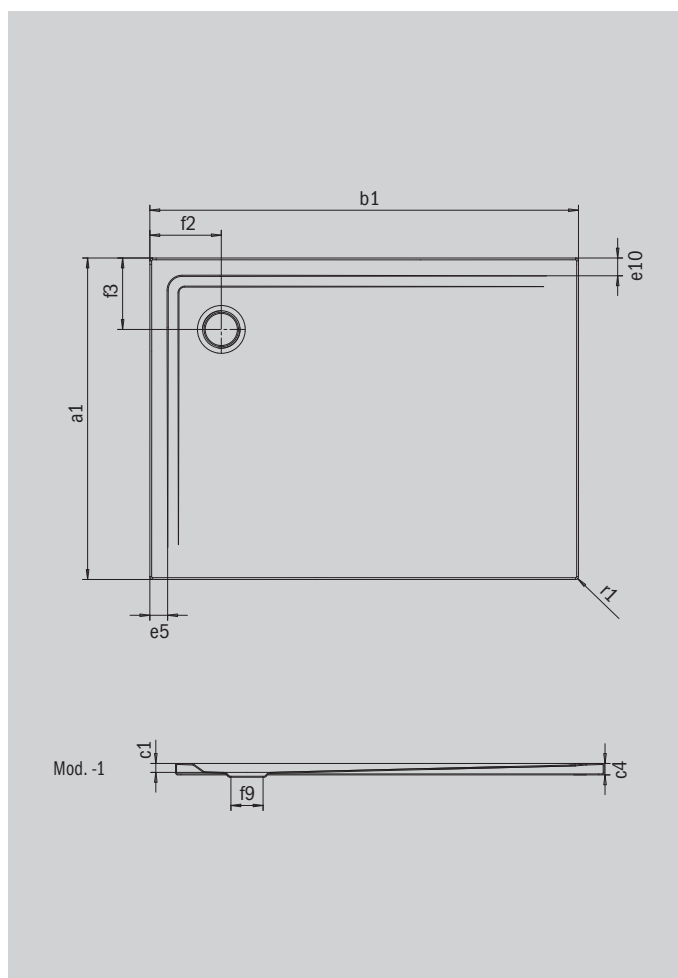

# SUPERPLAN

- Step-free entry from two sides
- Low installation height for easy, floor-level installation – also for large formats
- Clear lines, precise edges and sharp corner radii for minimum joints and a uniform look
- Maximum standing area throughout, even with large dimensions
- The corner waste offers great flexibility for waste positioning

Similar illustration

Model 1838	KA 90 horizontal	KA 90 flat	KA 90 vertical
Total height	105	85	49
Fitting height	80	60	80

Model		1838-1
External length [mm]	$a_1$	750 mm
External width [mm]	$b_1$	1600 mm
Depth inside [mm]	$c_1$	25 mm
Height of rim [mm]	$c_4$	32 mm
Width of rim	$e_{10}; e_5$	50; 50 mm
Diameter of waste hole [mm]	$f_9$	Ø 90 mm
Distance bath edge to centre of waste hole [mm]	$f_2; f_3$	200; 200 mm
External radius [mm]	$r_1$	8 mm
Net weight [kg]		30 kg
ANTI-SLIP SECURE PLUS		full base