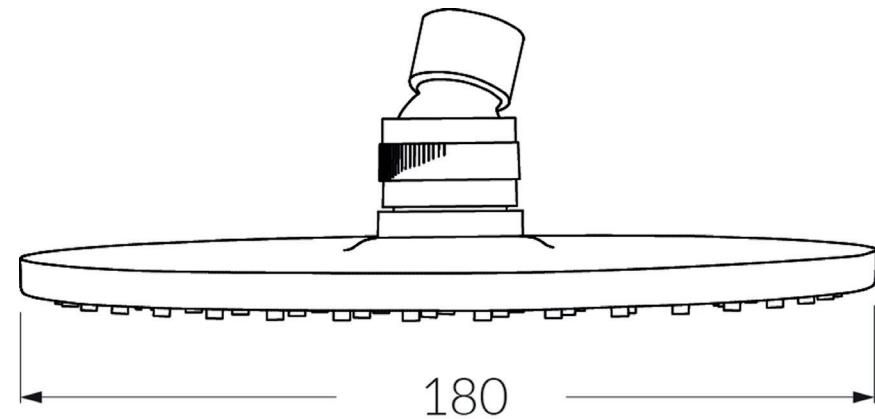

Voda Shower head 180mm only

SUSSEX

Product code

VSHH180

Product features

- Designed and manufactured in Australia
- All brass construction
- Swivel ball joint
- Retro fitable
- Available in a range of high quality, durable finishes inc. LUXPVD®
- Minimal, refined design to complement any contemporary space
- Matching tapware, showers and accessories