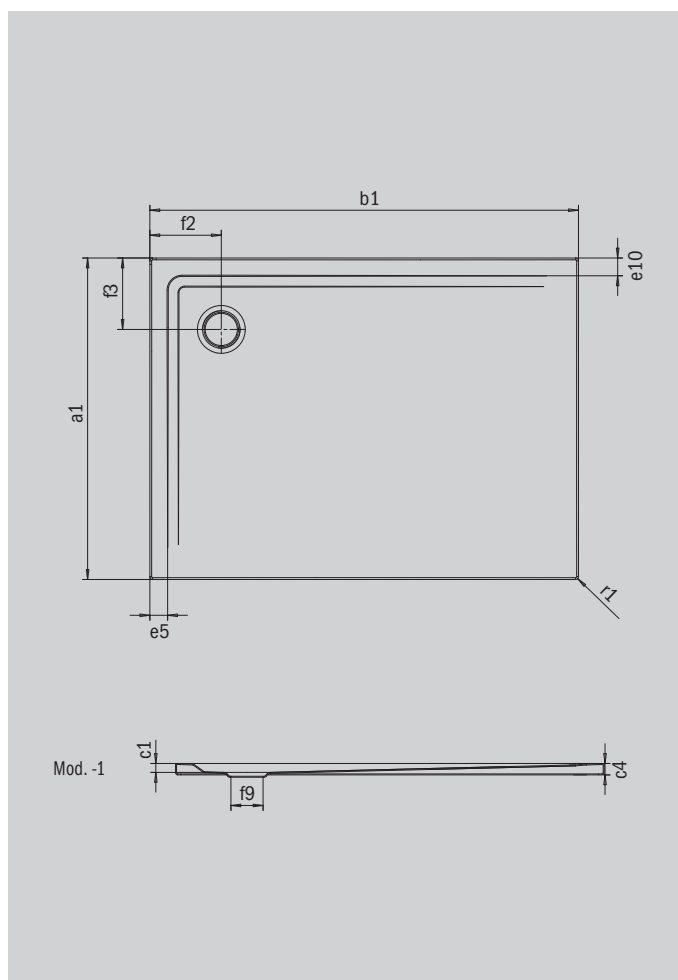

SUPERPLAN

- Step-free entry from two sides
- Low installation height for easy, floor-level installation – also for large formats
- Clear lines, precise edges and sharp corner radii for minimum joints and a uniform look
- Maximum standing area throughout, even with large dimensions
- The corner waste offers great flexibility for waste positioning

Similar illustration

Model 1852	KA 90 horizontal	KA 90 flat	KA 90 vertical
Total height	105	85	49
Fitting height	80	60	80

Model		1852-1
External length [mm]	a_1	900 mm
External width [mm]	b_1	1300 mm
Depth inside [mm]	c_1	25 mm
Height of rim [mm]	c_4	32 mm
Width of rim	$e_{10}; e_5$	50; 50 mm
Diameter of waste hole [mm]	f_9	Ø 90 mm
Distance bath edge to centre of waste hole [mm]	$f_2; f_3$	200; 200 mm
External radius [mm]	r_1	8 mm
Net weight [kg]		29 kg
ANTI-SLIP SECURE PLUS		full base