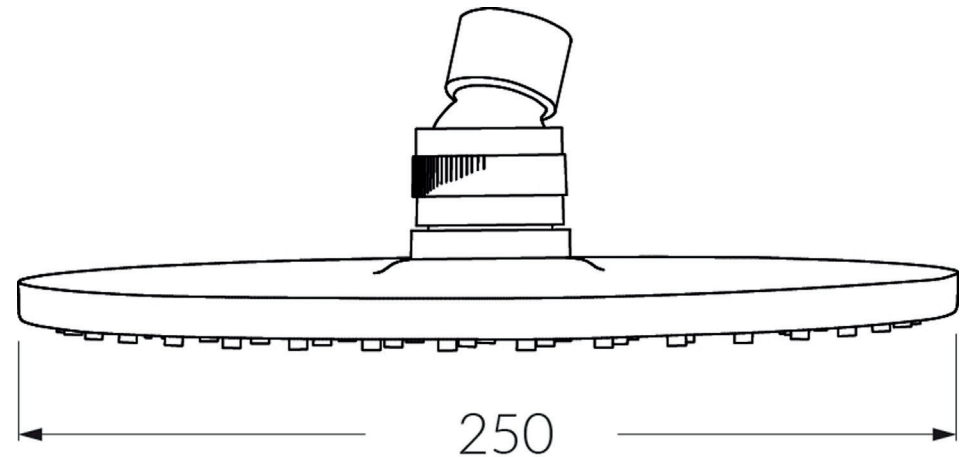

Voda Shower head 250mm only

SUSSEX

Product code

VSHH250

Product features

- Designed and manufactured in Australia
- All brass construction
- Swivel ball joint
- Retro fitable
- Available in a range of high quality, durable finishes inc. LUXPVD®
- Minimal, refined design to complement any contemporary space
- Matching tapware, showers and accessories

Warranty

15 Year overall warranty.
Refer to Warranty sheet for specific information.

Pressure rating

300 - 500kPa

Temperature rating

1 - 65°C

BATHROOM COLLECTIVE

Phone Number: (02) 9011-5711

WELS rating

3 star - 8.5lt/min