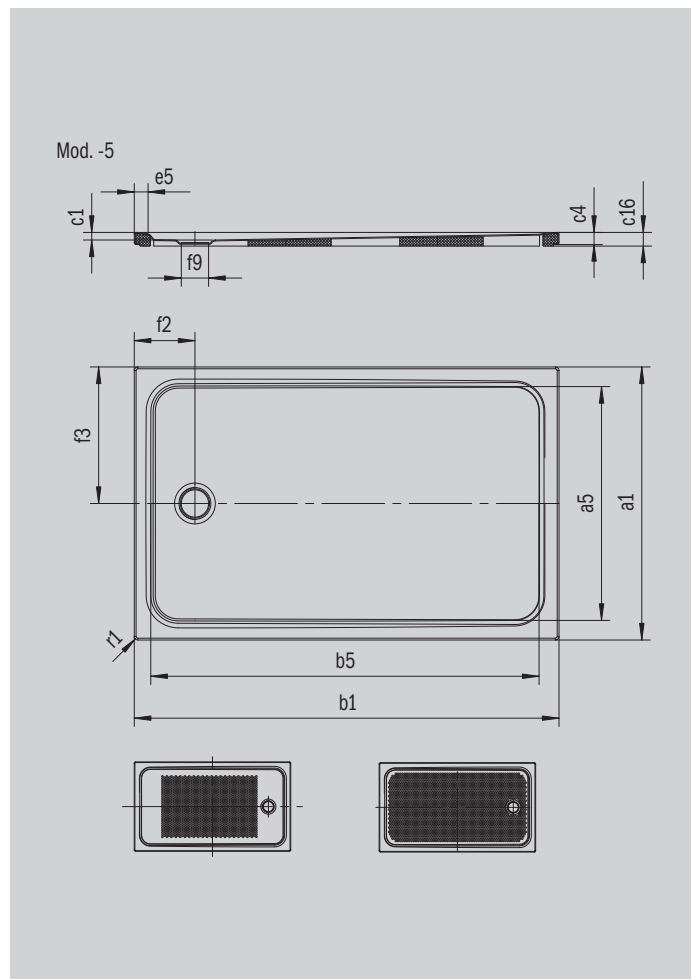

# CAYONOPLAN

- Floor-level shower
- Classic design with inner contour
- Perfect match for the CAYONO model range
- Large standing area with central waste at short side
- Made of KALDEWEI steel enamel

Similar illustration

Model 2279	KA 90 horizontal	KA 90 flat	KA 90 vertical
Total height	105	85	45
Fitting height	80	60	80

Model		2279-5
External length [mm]	$a_1$	750 mm
Internal length [mm]	$a_5$	640 mm
External width [mm]	$b_1$	1700 mm
Internal width [mm]	$b_5$	1590 mm
Depth inside [mm]	$c_1$	25 mm
Height of rim [mm]	$c_4$	40 mm
Height with low-profile support [mm]	$c_{16}$	45 mm
Width of rim [mm]	$e_5$	50 mm
Diameter of waste hole [mm]	$f_9$	Ø 90 mm
Distance bath edge to centre of waste hole [mm]	$f_2; f_3$	200; 375 mm
External radius [mm]	$r_1$	12 mm
Net weight [kg]		33 kg
Anti-slip		395 x 855 mm
Full anti-slip		575 x 1535 mm
ANTI-SLIP SECURE PLUS		full base