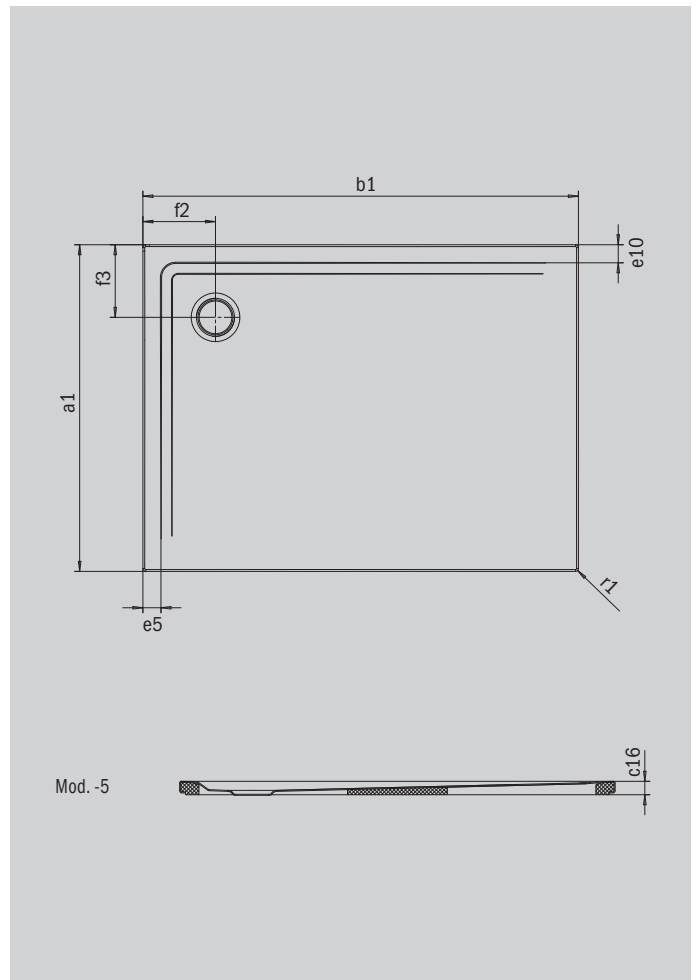

# SUPERPLAN

- Step-free entry from two sides
- Low installation height for easy, floor-level installation – also for large formats
- Clear lines, precise edges and sharp corner radii for minimum joints and a uniform look
- Maximum standing area throughout, even with large dimensions
- The corner waste offers great flexibility for waste positioning

Similar illustration

Model 1831	KA 90 horizontal	KA 90 flat	KA 90 vertical
Total height	105	85	37
Fitting height	80	60	80

Model		1831-5
External length [mm]	$a_1$	800 mm
External width [mm]	$b_1$	800 mm
Depth inside [mm]	$c_1$	25 mm
Height of rim [mm]	$c_4$	32 mm
Height with low-profile support [mm]	$c_{16}$	37 mm
Width of rim	$e_{10}, e_5$	50; 50 mm
Diameter of waste hole [mm]	$f_9$	Ø 90 mm
Distance bath edge to centre of waste hole [mm]	$f_2, f_3$	200; 200 mm
External radius [mm]	$r_1$	8 mm
Net weight [kg]		18 kg
ANTI-SLIP SECURE PLUS		full base