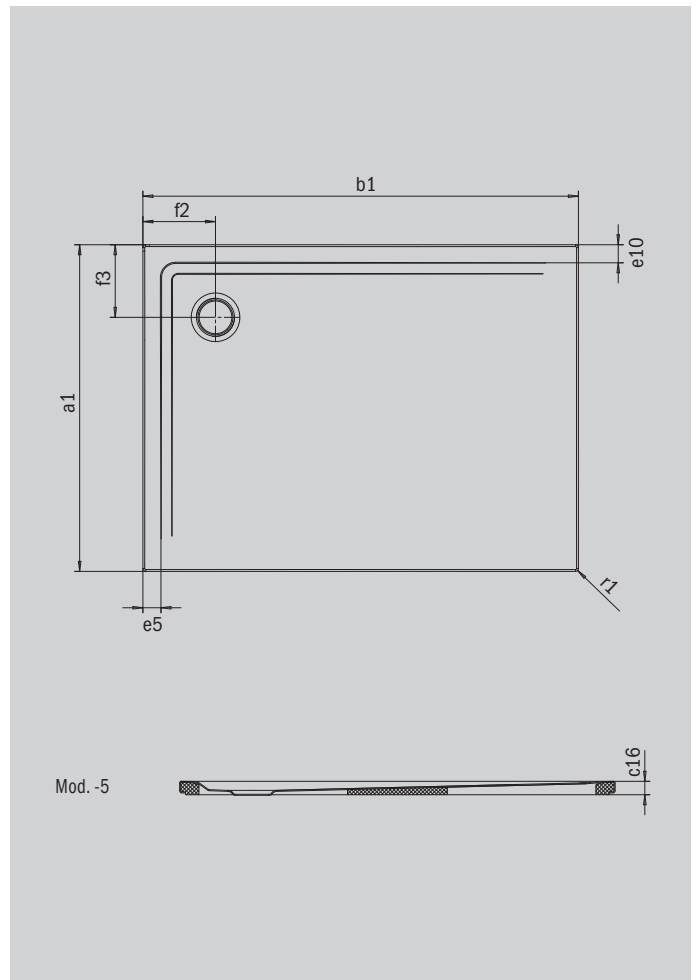

SUPERPLAN

- Step-free entry from two sides
- Low installation height for easy, floor-level installation – also for large formats
- Clear lines, precise edges and sharp corner radii for minimum joints and a uniform look
- Maximum standing area throughout, even with large dimensions
- The corner waste offers great flexibility for waste positioning

Similar illustration

Model 1834	KA 90 horizontal	KA 90 flat	KA 90 vertical
Total height	105	85	37
Fitting height	80	60	80

Model		1834-5
External length [mm]	a_1	750 mm
External width [mm]	b_1	1000 mm
Depth inside [mm]	c_1	25 mm
Height of rim [mm]	c_4	32 mm
Height with low-profile support [mm]	c_{16}	37 mm
Width of rim	e_{10}, e_5	50; 50 mm
Diameter of waste hole [mm]	f_9	Ø 90 mm
Distance bath edge to centre of waste hole [mm]	f_2, f_3	200; 200 mm
External radius [mm]	r_1	8 mm
Net weight [kg]		20 kg
ANTI-SLIP SECURE PLUS		full base