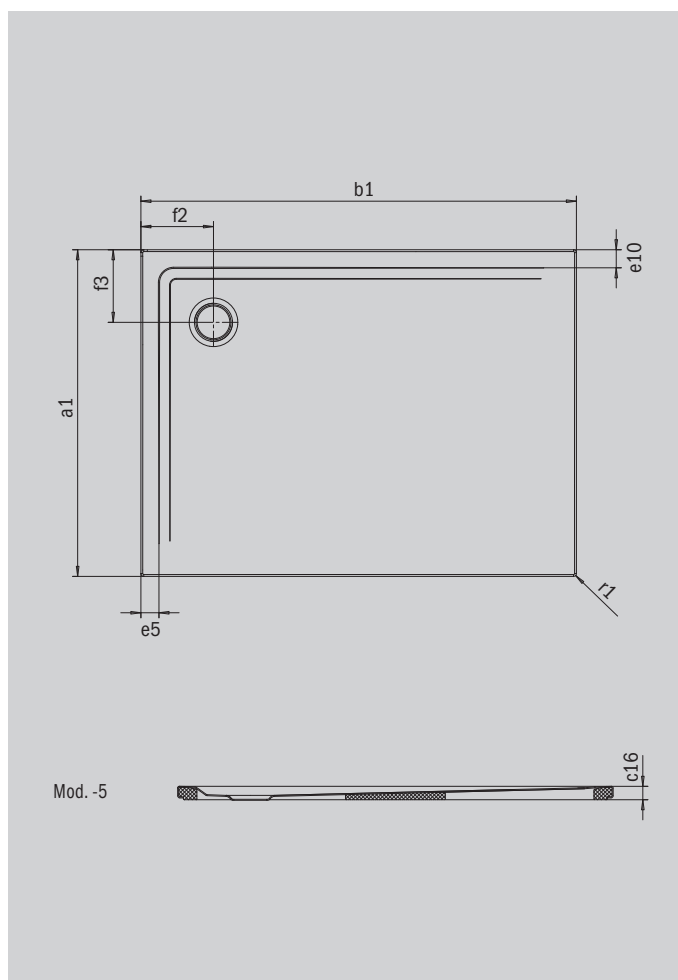

SUPERPLAN

- Step-free entry from two sides
- Low installation height for easy, floor-level installation – also for large formats
- Clear lines, precise edges and sharp corner radii for minimum joints and a uniform look
- Maximum standing area throughout, even with large dimensions
- The corner waste offers great flexibility for waste positioning

Similar illustration

Model 1835	KA 90 horizontal	KA 90 flat	KA 90 vertical
Total height	105	85	37
Fitting height	80	60	80

Model		1835-5
External length [mm]	a_1	750 mm
External width [mm]	b_1	1200 mm
Depth inside [mm]	c_1	25 mm
Height of rim [mm]	c_4	32 mm
Height with low-profile support [mm]	c_{16}	37 mm
Width of rim	e_{10}, e_5	50; 50 mm
Diameter of waste hole [mm]	f_9	Ø 90 mm
Distance bath edge to centre of waste hole [mm]	f_2, f_3	200; 200 mm
External radius [mm]	r_1	8 mm
Net weight [kg]		24 kg
ANTI-SLIP SECURE PLUS		full base