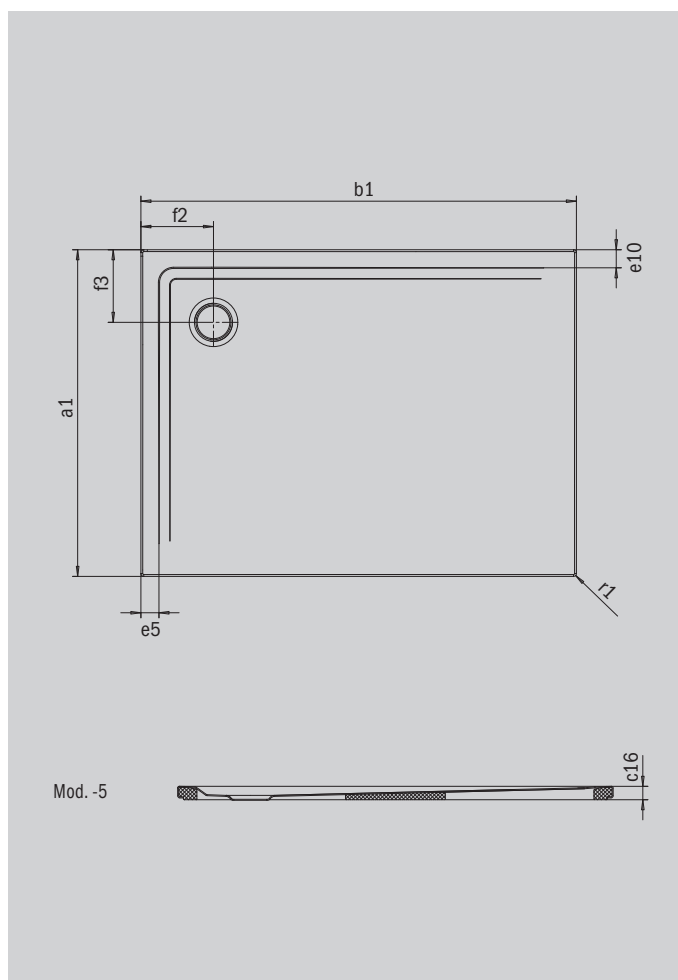

SUPERPLAN

- Step-free entry from two sides
- Low installation height for easy, floor-level installation – also for large formats
- Clear lines, precise edges and sharp corner radii for minimum joints and a uniform look
- Maximum standing area throughout, even with large dimensions
- The corner waste offers great flexibility for waste positioning

Similar illustration

Model 1850	KA 90 horizontal	KA 90 flat	KA 90 vertical
Total height	105	85	37
Fitting height	80	60	80

Model		1850-5
External length [mm]	a_1	900 mm
External width [mm]	b_1	1100 mm
Depth inside [mm]	c_1	25 mm
Height of rim [mm]	c_4	32 mm
Height with low-profile support [mm]	c_{16}	37 mm
Width of rim	e_{10}, e_5	50; 50 mm
Diameter of waste hole [mm]	f_9	Ø 90 mm
Distance bath edge to centre of waste hole [mm]	f_2, f_3	200; 200 mm
External radius [mm]	r_1	8 mm
Net weight [kg]		26 kg
ANTI-SLIP SECURE PLUS		full base