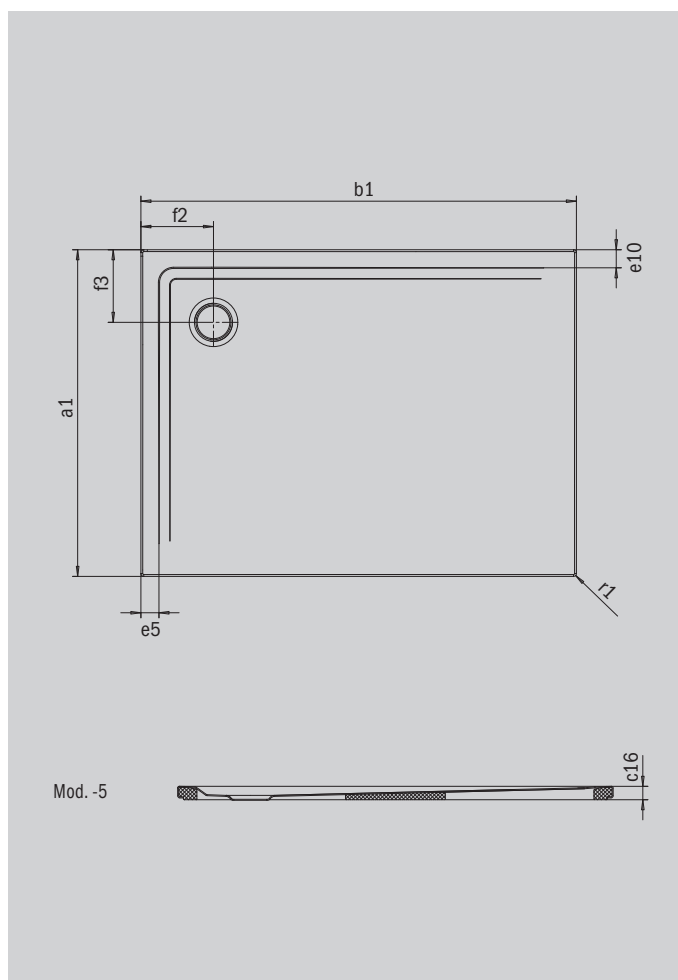

# SUPERPLAN

- Step-free entry from two sides
- Low installation height for easy, floor-level installation – also for large formats
- Clear lines, precise edges and sharp corner radii for minimum joints and a uniform look
- Maximum standing area throughout, even with large dimensions
- The corner waste offers great flexibility for waste positioning

Similar illustration

Model 1859	KA 90 horizontal	KA 90 flat	KA 90 vertical
Total height	105	85	37
Fitting height	80	60	80

Model		1859-5
External length [mm]	$a_1$	1000 mm
External width [mm]	$b_1$	1200 mm
Depth inside [mm]	$c_1$	25 mm
Height of rim [mm]	$c_4$	32 mm
Height with low-profile support [mm]	$c_{16}$	37 mm
Width of rim	$e_{10}, e_5$	50; 50 mm
Diameter of waste hole [mm]	$f_9$	Ø 90 mm
Distance bath edge to centre of waste hole [mm]	$f_2, f_3$	200; 200 mm
External radius [mm]	$r_1$	8 mm
Net weight [kg]		32 kg
ANTI-SLIP SECURE PLUS		full base