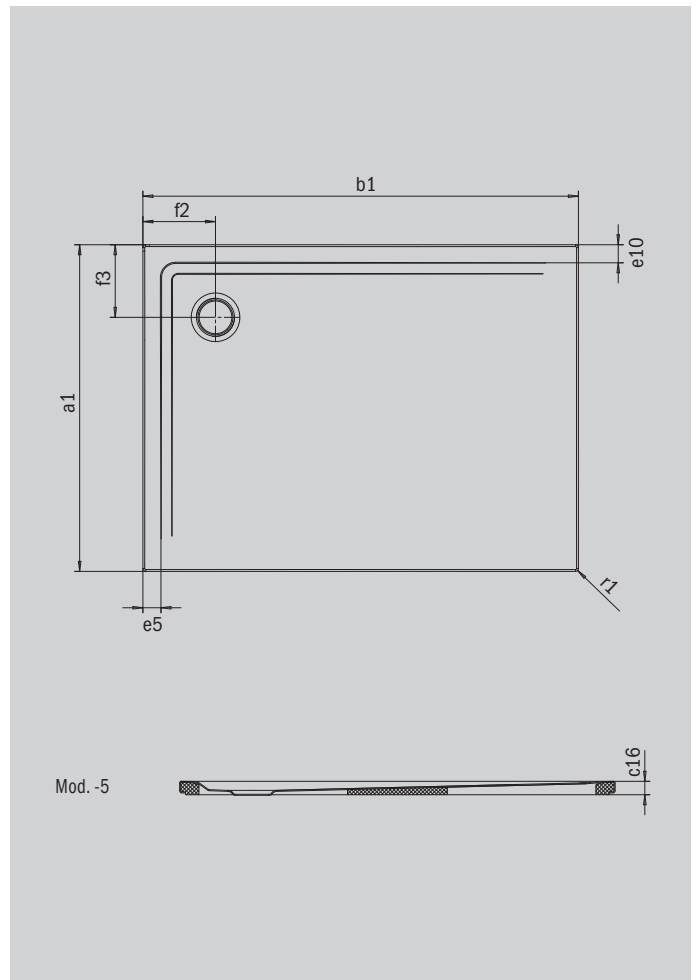

# SUPERPLAN

- Step-free entry from two sides
- Low installation height for easy, floor-level installation – also for large formats
- Clear lines, precise edges and sharp corner radii for minimum joints and a uniform look
- Maximum standing area throughout, even with large dimensions
- The corner waste offers great flexibility for waste positioning

Similar illustration

Model 1865	KA 90 horizontal	KA 90 flat	KA 90 vertical
<b>Total height</b>	105	85	37
<b>Fitting height</b>	80	60	80

Model		1865-5
External length [mm]	$a_1$	1200 mm
External width [mm]	$b_1$	1200 mm
Depth inside [mm]	$c_1$	25 mm
Height of rim [mm]	$c_4$	32 mm
Height with low-profile support [mm]	$c_{16}$	37 mm
Width of rim	$e_{10}, e_5$	50; 50 mm
Diameter of waste hole [mm]	$f_9$	Ø 90 mm
Distance bath edge to centre of waste hole [mm]	$f_2, f_3$	200; 200 mm
External radius [mm]	$r_1$	8 mm
Net weight [kg]		38 kg
ANTI-SLIP SECURE PLUS		full base