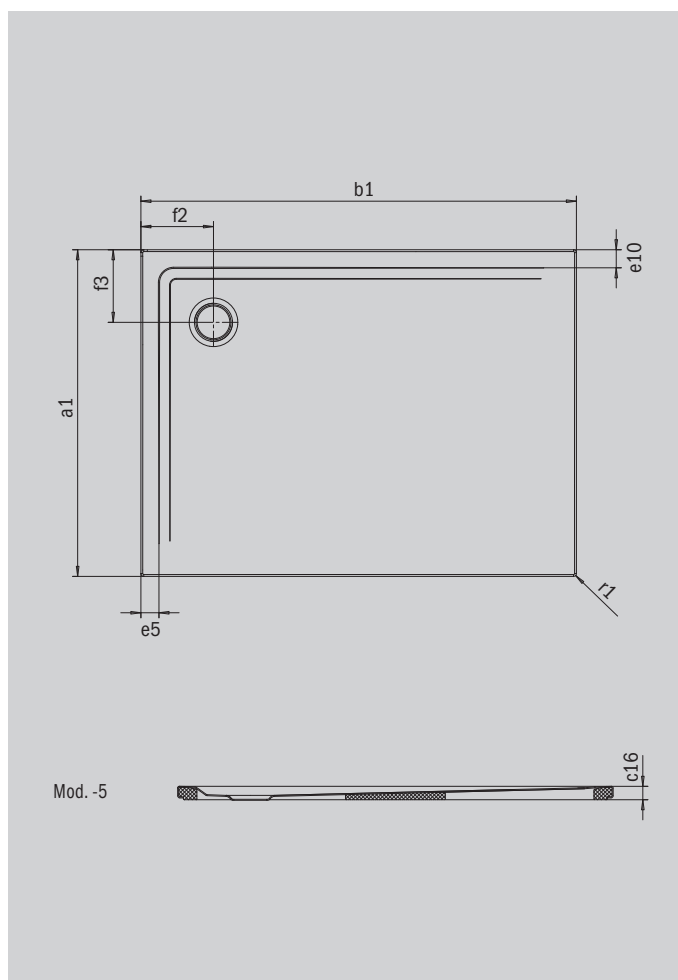

SUPERPLAN

- Step-free entry from two sides
- Low installation height for easy, floor-level installation – also for large formats
- Clear lines, precise edges and sharp corner radii for minimum joints and a uniform look
- Maximum standing area throughout, even with large dimensions
- The corner waste offers great flexibility for waste positioning

Similar illustration

Model 1852	KA 90 horizontal	KA 90 flat	KA 90 vertical
Total height	105	85	37
Fitting height	80	60	80

Model		1852-5
External length [mm]	a_1	900 mm
External width [mm]	b_1	1300 mm
Depth inside [mm]	c_1	25 mm
Height of rim [mm]	c_4	32 mm
Height with low-profile support [mm]	c_{16}	37 mm
Width of rim	$e_{10}; e_5$	50; 50 mm
Diameter of waste hole [mm]	f_9	Ø 90 mm
Distance bath edge to centre of waste hole [mm]	$f_2; f_3$	200; 200 mm
External radius [mm]	r_1	8 mm
Net weight [kg]		31 kg
ANTI-SLIP SECURE PLUS		full base