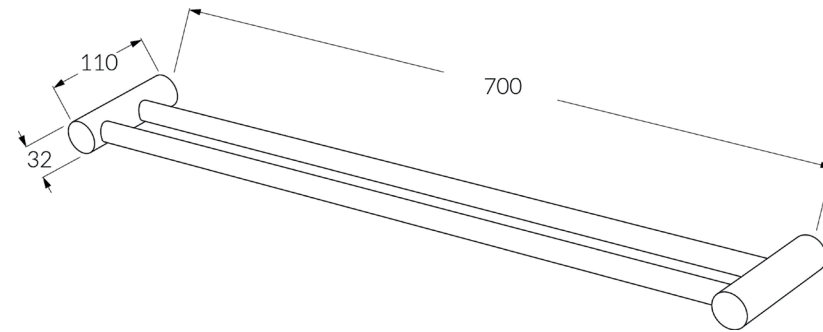

# Voda Towel rail double 700mm

SUSSEX

## Product features

- Designed and manufactured in Australia
- All brass construction
- 2 point fixings
- Customisable
- Available in a range of high quality, durable finishes inc. LUXPVD®
- Minimal, refined design to complement any contemporary space
- Matching tapware, showers and accessories