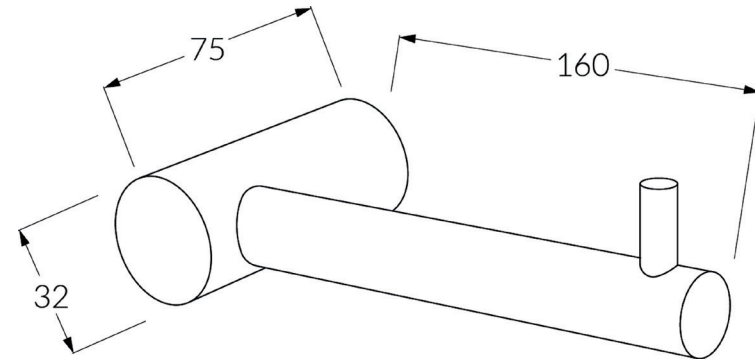

Voda Toilet roll holder

SUSSEX

Product code

VTRH

Product features

- Designed and manufactured in Australia
- All brass construction
- 2 point fixings
- Available in a range of high quality, durable finishes inc. LUXPVD®
- Minimal, refined design to complement any contemporary space
- Matching tapware, showers and accessories